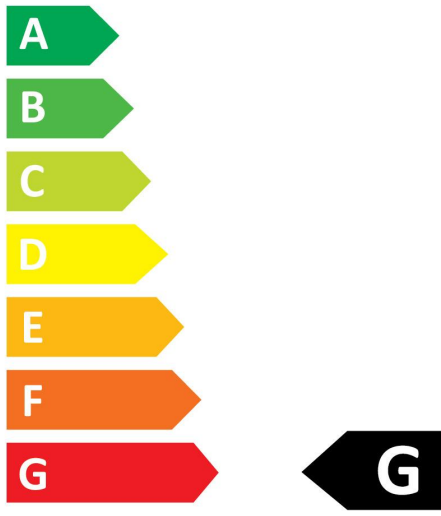

START eco Flex RGB and RGBW

START ECO FLEX IP67 RGBW

0068124

Product features

- 5 metre IP67 LED reel with pre-attached 3M adhesive type; 24V; RGBW; White colour 2700K

PRODUCT OVERVIEW

Product name	START ECO FLEX IP67 RGBW
Technology	LED
Housing	PVC
Mount	Other
General application	Hospitality, Retail
ETIM Class	EC002706
E-number FI	4276990
Warranty	3 years
Fixture luminous flux (lm)	3250
Luminaire efficacy (lm/W)	45
Colour temperature (K)	2700
CRI (Ra)	50
Colour Variation Initial (SDCM)	SDCM3
Beam Angle (°)	120
Beam Angle (°)	N/A
Photobiological Risk Group	RG1
Total power consumption (W)	72
Electrical protection	Class III
Dimmable	Yes
Dimming method	Other
Housing colour	Transparent
IP rating	IP67
IK rating	IK00
Product EAN number	5410288681245

Optical data

Fixture luminous flux (lm)	3250
Luminaire efficacy (lm/W)	45
Colour temperature (K)	2700
CRI (Ra)	50
Colour Variation Initial (SDCM)	SDCM3
Beam Angle (°)	120
Beam Angle (°)	N/A
Photobiological Risk Group	RG1

Optimal operating condition (°C)	-20-40
----------------------------------	--------

PHOTOMETRY

START eco Flex RGB and RGBW START ECO FLEX IP67 RGBW 0068124

TECHNICAL DRAWINGS

START eco Flex RGB and RGBW
START ECO FLEX IP67 RGBW
0068124

SYLVANIA

0068124

72
kWh/1000h

START eco Flex RGB and RGBW
START ECO FLEX IP67 RGBW
0068124

0068124

72
kWh/1000h