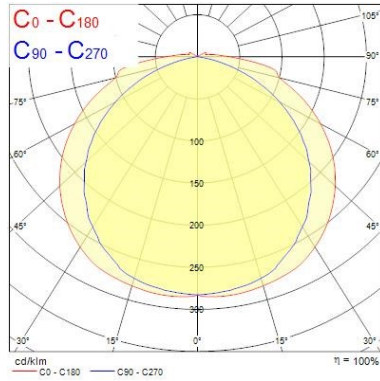

START eco Flex RGB and RGBW START ECO FLEX IP67 RGBW 0068124

TECHNICAL DRAWINGS