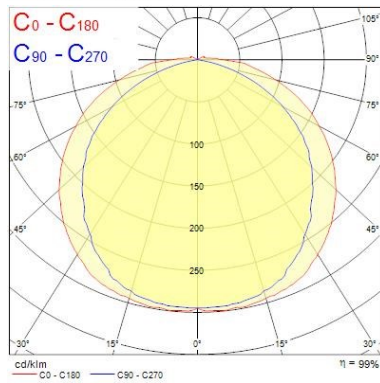

START eco Flex RGB and RGBW START ECO FLEX IP67 RGBW 0068124

TECHNICAL DRAWINGS