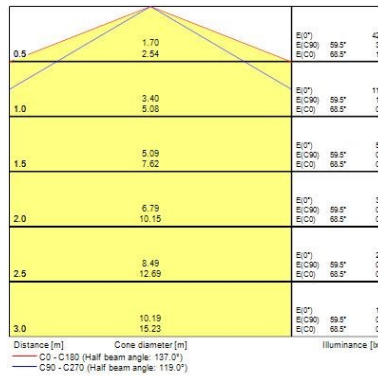

START eco Flex RGB and RGBW START ECO FLEX IP67 RGBW 0068124

Packaging single depth (cm)	3.0
DUN14 (outer)	15410288681242
Units per outer package	20
Packaging outer length / height (cm)	56.5
Packaging outer width (cm)	32.0
Packaging outer depth (cm)	31.5

Safety data

Optimal operating condition (°C)	-20-40

PHOTOMETRY