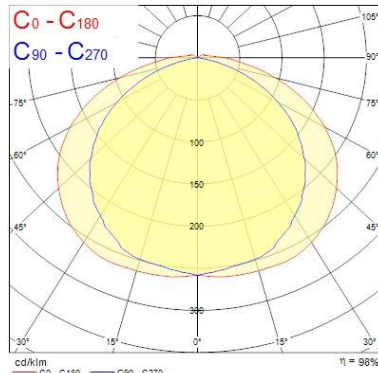

START eco Flex RGB and RGBW START ECO FLEX IP67 RGBW 0068124

Packaging single depth (cm)	3.0
DUN14 (outer)	15410288681242
Units per outer package	20
Packaging outer length / height (cm)	56.5
Packaging outer width (cm)	32.0
Packaging outer depth (cm)	31.5

Safety data

Optimal operating condition (°C)	-20-40

PHOTOMETRY