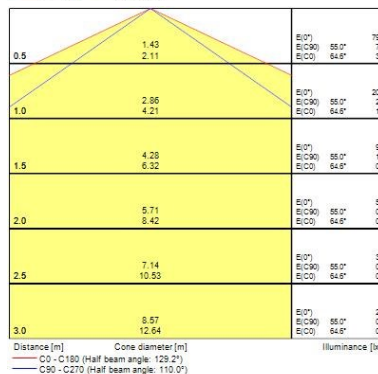

START eco Flex RGB and RGBW START ECO FLEX IP67 RGBW 0068124

Packaging single depth (cm)	3.0
DUN14 (outer)	15410288681242
Units per outer package	20
Packaging outer length / height (cm)	56.5
Packaging outer width (cm)	32.0
Packaging outer depth (cm)	31.5

Safety data

Optimal operating condition (°C)	-20-40

PHOTOMETRY