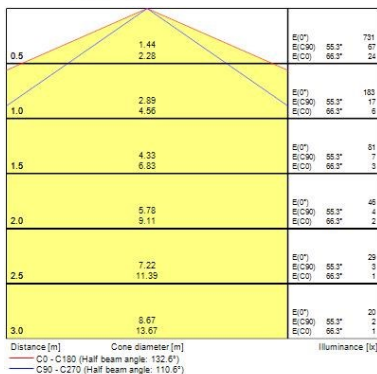

START eco Flex RGB and RGBW START ECO FLEX IP67 RGBW 0068124

Packaging single depth (cm)	3.0
DUN14 (outer)	15410288681242
Units per outer package	20
Packaging outer length / height (cm)	56.5
Packaging outer width (cm)	32.0
Packaging outer depth (cm)	31.5

Safety data

Optimal operating condition (°C)	-20-40

PHOTOMETRY