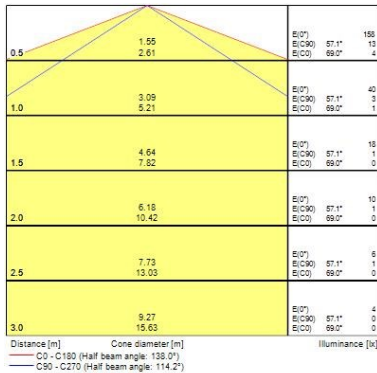

START eco Flex RGB and RGBW START ECO FLEX IP67 RGBW 0068124

Packaging single depth (cm)	3.0
DUN14 (outer)	15410288681242
Units per outer package	20
Packaging outer length / height (cm)	56.5
Packaging outer width (cm)	32.0
Packaging outer depth (cm)	31.5

Safety data

Optimal operating condition (°C)	-20-40

PHOTOMETRY