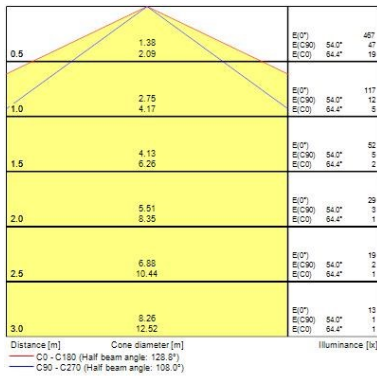

START eco Flex RGB and RGBW START ECO FLEX IP67 RGBW 0068124

Packaging single depth (cm)	3.0
DUN14 (outer)	15410288681242
Units per outer package	20
Packaging outer length / height (cm)	56.5
Packaging outer width (cm)	32.0
Packaging outer depth (cm)	31.5

Safety data

Optimal operating condition (°C)	-20-40

PHOTOMETRY