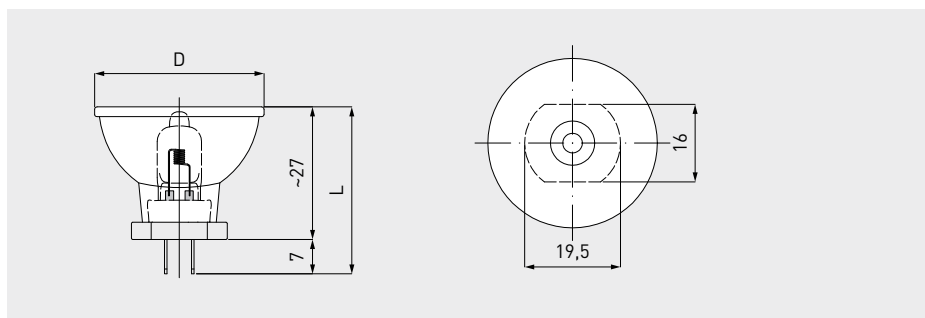

## Dental technology

For special features, specific benefits and areas of use see page 104

Article no.	Description	V	W	Am- perage	Cap	Bulb diameter D max. mm	Total length L max. mm	Light centre length mm	Lumi- nous flux lm	Average life h	Individual life h (<2% malfunction)	Burning position	PU
8702415000	24V 150W Halogen K214	24	150		Special	11	53	33	2,100	4,000			

Article no.	Description	V	W	Am- perage	Cap	Bulb diameter max. mm	Total length max. mm	Light centre length mm	Luminous flux lm	Average life h	Individual life h	Burning position	PU
00847804	13V 80W G5.3-4.8 K118	13	80		G5.3								

Article no.	Description	V	W	Am- perage	Cap	Bulb diameter D max. mm	Total length L max. mm	Light centre length mm	Luminous flux lm	Average life h	Individ- ual life h	Burning position	PU
8703163102	Halogen lamp 20V 115W	20	115	5.75	G6.35	13	50	32	3,000	1,500			
860024150R	Halogen lamp 24V 150W fully assembled	24	150		special	13	99	32	700	3,200			
8700432021	Halogen lamp 22V 125W	24	150	6.25	G6.35	13	59	32	5,000	300			