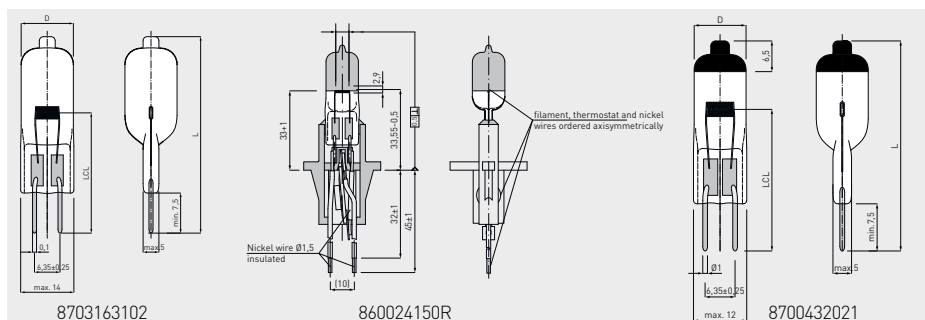

## Dental technology

For special features, specific benefits and areas of use see page 104

Article no.	Description	V	W	Am- perage	Cap	Bulb diameter D max. mm	Total length L max. mm	Light centre length mm	Lumi- nous flux lm	Average life h	Individual life h (<2% malfunction)	Burning position	PU
8702415000	24V 150W Halogen K214	24	150		Special	11	53	33	2,100	4,000			

Article no.	Description	V	W	Am- perage	Cap	Bulb diameter max. mm	Total length max. mm	Light centre length mm	Luminous flux lm	Average life h	Individual life h	Burning position	PU
00847804	13V 80W G5.3-4.8 K118	13	80		G5.3								

Article no.	Description	V	W	Am- perage	Cap	Bulb diameter D max. mm	Total length L max. mm	Light centre length mm	Luminous flux lm	Average life h	Individ- ual life h	Burning position	PU
8703163102	Halogen lamp 20V 115W	20	115	5.75	G6.35	13	50	32	3,000	1,500			
860024150R	Halogen lamp 24V 150W fully assembled	24	150		special	13	99	32	700	3,200			
8700432021	Halogen lamp 22V 125W	24	150	6.25	G6.35	13	59	32	5,000	300			