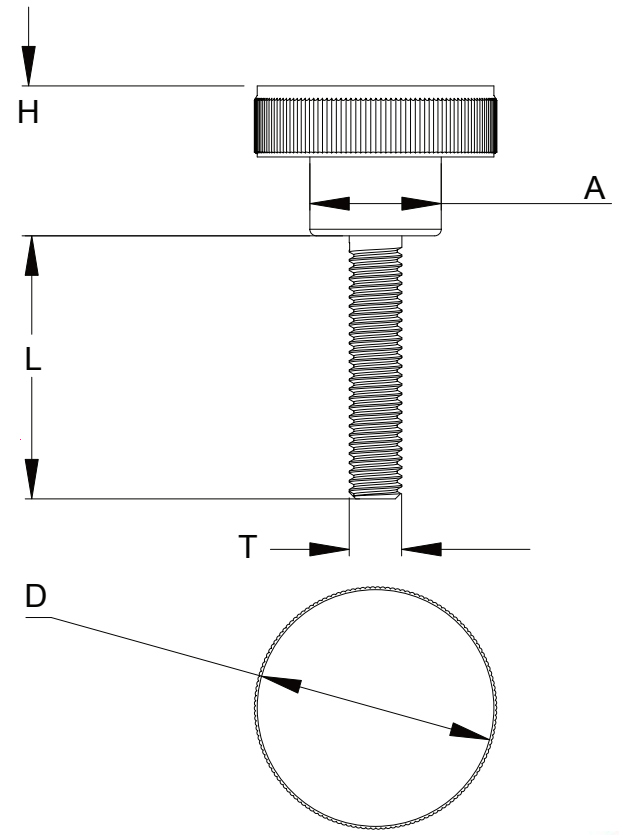

RevNo	Revision note	Date	Signature	Checked
-------	---------------	------	-----------	---------

RS Part No.	Thread - T	D	H	A	L
7027526	M4	18	12	10	20
7027535	M5	18	12	10	15
7027538	M5	18	12	10	20
7027532	M5	22	13	12	10
7027541	M5	22	13	12	20
7027544	M6	22	13	12	10
7027548	M6	26	13	15	10
7027557	M6	26	13	15	20
7027550	M8	26	13	15	20
7027554	M8	26	13	15	30

Itemref	Quantity	Title Knurled Knobs REV.2			Article No./Reference	
Designed by	Checked by	Approved by - date	Filename	Date	Scale	
				06/04/10		
				DUROPLAST + ZPS MALE THREAD		
				Edition	Sheet	
				1	1/1	