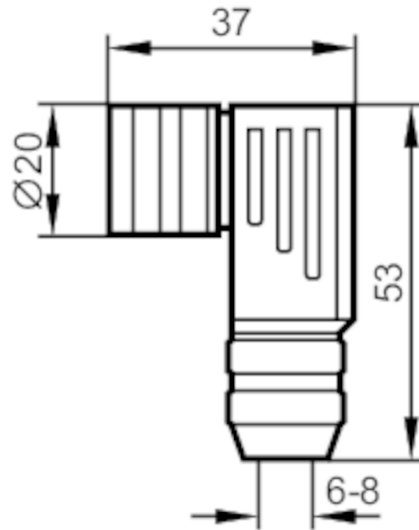

E60175

Wirable socket

SDOAJ120MSLFBPG

Electrical data

Operating voltage [V] 4.5...30 DC

Operating conditions

Ambient temperature [°C] -40...85

Protection IP 67

Mechanical data

Weight [g] 69.4

Dimensions [mm] 37 x 20 x 53

Materials brass nickel-plated

Material nut brass, nickel-plated

Remarks

Pack quantity 1 pcs.

Electrical connection

soldering: ...0.25 mm²; Cable sheath: Ø 6...8 mm

Electrical connection - socket

Connector: 1 x M18, angled; Moulded body: brass, nickel-plated; Locking: brass, nickel-plated