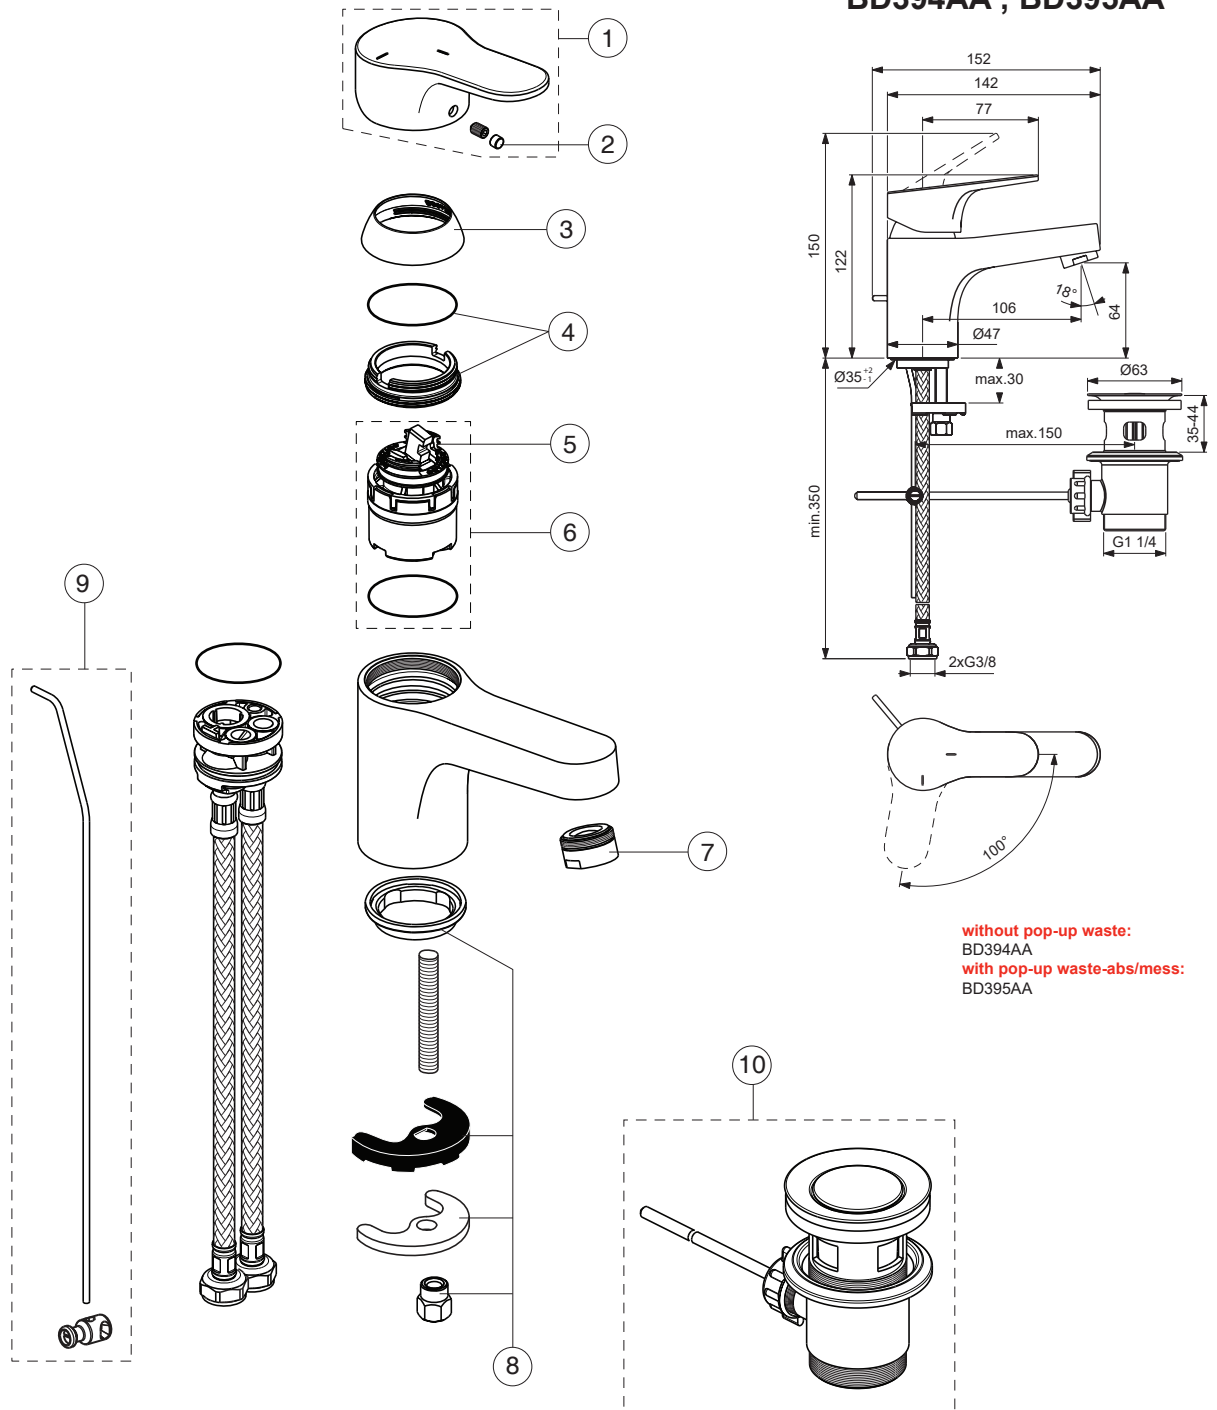

CERABASE

Ideal Standard

Produced from: March 2024

BD394AA ; BD395AA

Pos.	Signify	Spare parts-Nr.	Quantity	Pos.	Signify	Spare parts-Nr.	Quantity
1	Lever	B961853AA	1 Set				
2	Rubber button	A963751NU	1 Pcs.				
3	Cap M38x1.5	B961373AA	1 Pcs.				
4	Screw M38x1.5	B961374NU	1 Set				
5	Hot limit stop	A861181NU	1 Pcs.				
6	Cartridge Ø38mm	B961491NU*	1 Set				
7	Aerator M24x1-3.8 L/min	B960883AA	1 Pcs.				
8	Fixation set	A964520NU	1 Set				
9	Pull-up rod-compl.	B960900AA	1 Set				
10	Pop-up waste-abs/mess.	B960853AA	1 Pcs.				

*Universal set (not all parts needed)