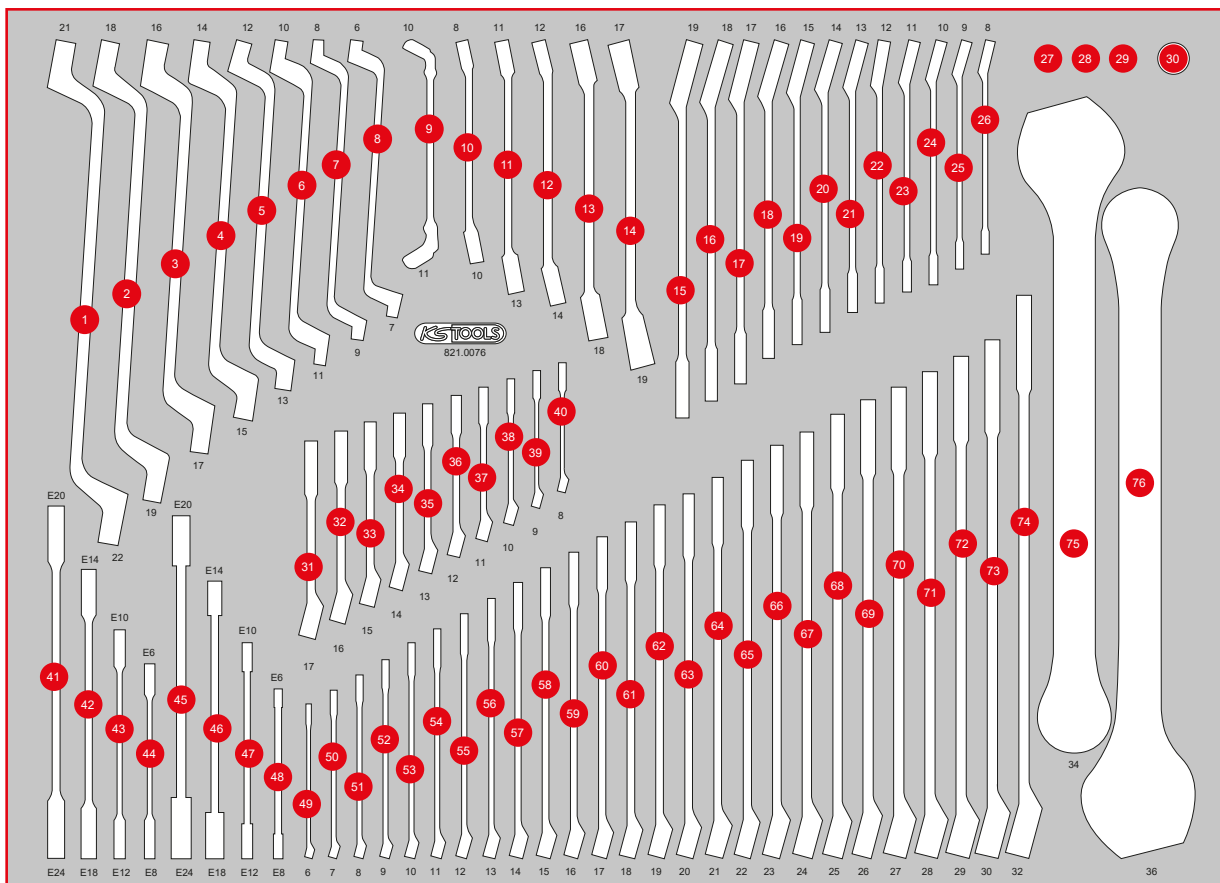

Pos.	Code	Description	pcs	Pos.	Code	Description	pcs	Pos.	Code	Description	pcs
37	518.0011	CHROMEplus Combination spanner, stubby, 11 mm	1	49	517.0606	Combination spanners, offset, 6 mm	1	66	517.0623	Combination spanners, offset, 23 mm	1
38	518.0010	CHROMEplus Combination spanner, stubby, 10 mm	1	50	517.0607	Combination spanners, offset, 7 mm	1	67	517.0624	Combination spanners, offset, 24 mm	1
39	518.0008	CHROMEplus Combination spanner, stubby, 9 mm	1	51	517.0608	Combination spanners, offset, 8 mm	1	68	517.0625	Combination spanners, offset, 25 mm	1
40	518.0007	CHROMEplus Combination spanner, stubby, 8 mm	1	52	517.0609	Combination spanners, offset, 9 mm	1	69	517.0626	Combination spanners, offset, 26 mm	1
41	503.4357	GEARplus Double ring ratchet spanner, E20 x E24	1	53	517.0610	Combination spanners, offset, 10 mm	1	70	517.0627	Combination spanners, offset, 27 mm	1
42	503.4355	GEARplus Double ring ratchet spanner, E14 x E18	1	54	517.0611	Combination spanners, offset, 11 mm	1	71	517.0628	Combination spanners, offset, 28 mm	1
43	503.4353	GEARplus Double ring ratchet spanner, E10 x E12	1	55	517.0612	Combination spanners, offset, 12 mm	1	72	517.0629	Combination spanners, offset, 29 mm	1
44	503.4351	GEARplus Double ring ratchet spanner, E6 x E8	1	56	517.0613	Combination spanners, offset, 13 mm	1	73	517.0630	Combination spanners, offset, 30 mm	1
45	911.0376	Double ring spanner for Torx E profile, E20 x E24	1	57	517.0614	Combination spanners, offset, 14 mm	1	74	517.0632	Combination spanners, offset, 32 mm	1
46	911.0374	Double ring spanner for Torx E profile, E14 x E18	1	58	517.0615	Combination spanners, offset, 15 mm	1	75	517.0634	Combination spanners, offset, 34 mm	1
47	911.0373	Double ring spanner for Torx E profile, E10 x E12	1	59	517.0616	Combination spanners, offset, 16 mm	1	76	517.0636	Combination spanners, offset, 36 mm	1
48	911.0371	Double ring spanner for Torx E profile, E6 x E8	1	60	517.0617	Combination spanners, offset, 17 mm	1				
				61	517.0618	Combination spanners, offset, 18 mm	1				
				62	517.0619	Combination spanners, offset, 19 mm	1				
				63	517.0620	Combination spanners, offset, 20 mm	1				
				64	517.0621	Combination spanners, offset, 21 mm	1				
				65	517.0622	Combination spanners, offset, 22 mm	1				

P 10
P 15
P 20
P 25
P 30
P 35
P 40
P 45
Individual parts
S XL L M
Accessories