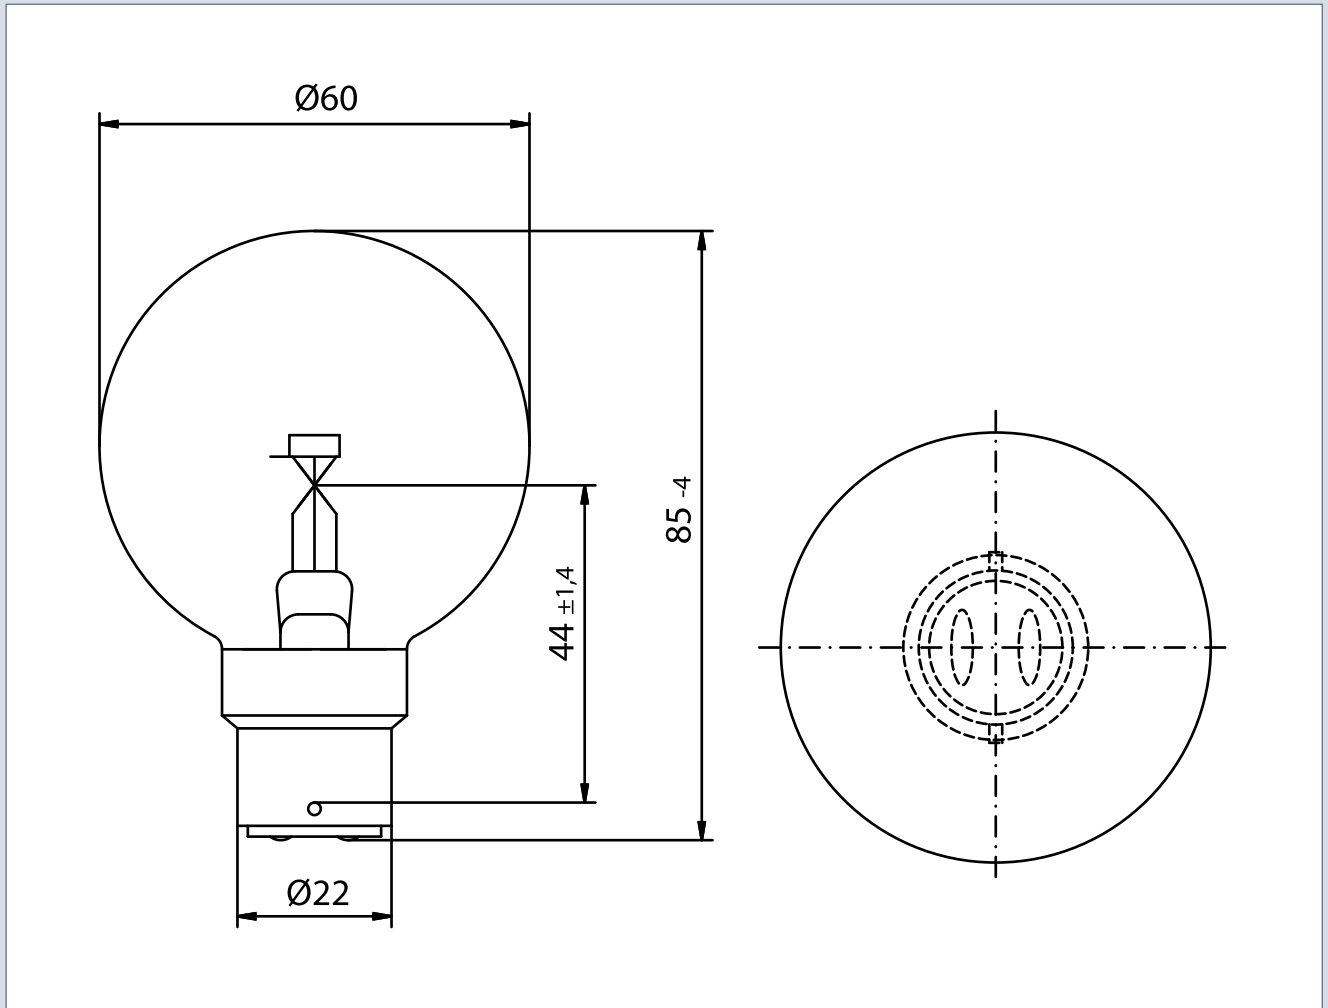

INDUSTRIAL SPECIALTY LIGHTING

Industrial Marine - Datasheet

MARINE LAMPS - 10.3V 100 / 100W BA22D-3

PRODUCT NUMBER	304842032	[]	Tol.
VOLTAGE	10.3	V	
WATTAGE	100 / 100	W	±7
LUMEN OUTPUT	1800	LM	±10
LUMEN PRO WATT	18	LM/W	
AVERAGE LIFE	1000	H	
BASE	BA22D-3	/	
REMARKS	DOUBLE FILAMENT		
BRAND	DR. FISCHER		