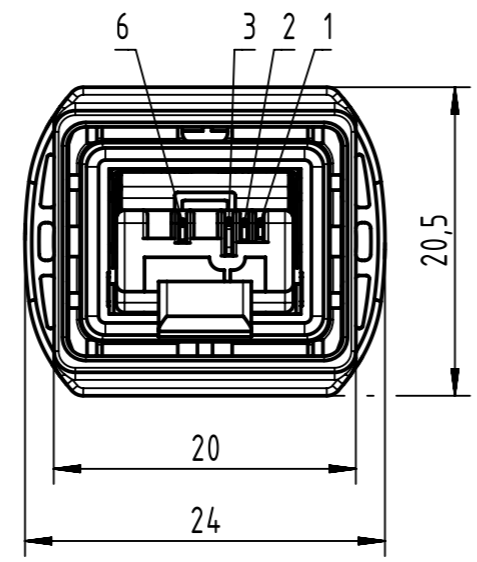

Connector Location A

Connector Location B

X male

Y male

- Temperature range: -40°C ... +70°C

	All rights reserved	Created by STOCHECIC Stocheici	Inspected by COSTEA Costea	Standardisation MUNTEANV Muntean	Date 2019-10-30	State Final Release
	Department HCS - RO	Title RJ45 IP20 - PPv4, 4xAWG22		Doc-Key / ECM-Nr. 100155407/UGD/024/F 500000159777		
HARTING Customised Solutions D-32339 Espelkamp		Type TB	Number 0945701XXXX		Rev. F	Page 1/2