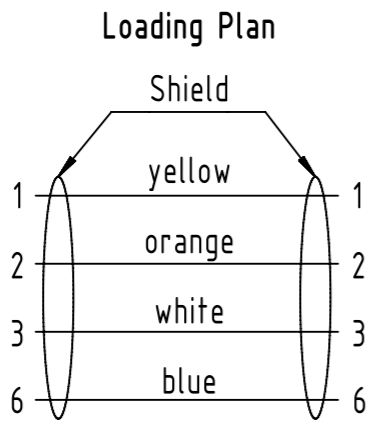

Connector Location A

Connector Location B

X male

Y male

- Temperature range: -40°C ... +70°C

	All rights reserved	Created by STOCHECIC Stocheici	Inspected by COSTEA Costea	Standardisation MUNTEANV Muntean	Date 2019-10-30	State Final Release
	Department HCS - RO	Title RJ45 IP20 - PPv4, 4xAWG22		Doc-Key / ECM-Nr. 100155407/UGD/024/F 500000159777		
HARTING Customised Solutions D-32339 Espelkamp		Type TB	Number 0945701XXXX		Rev. F	Page 1/2