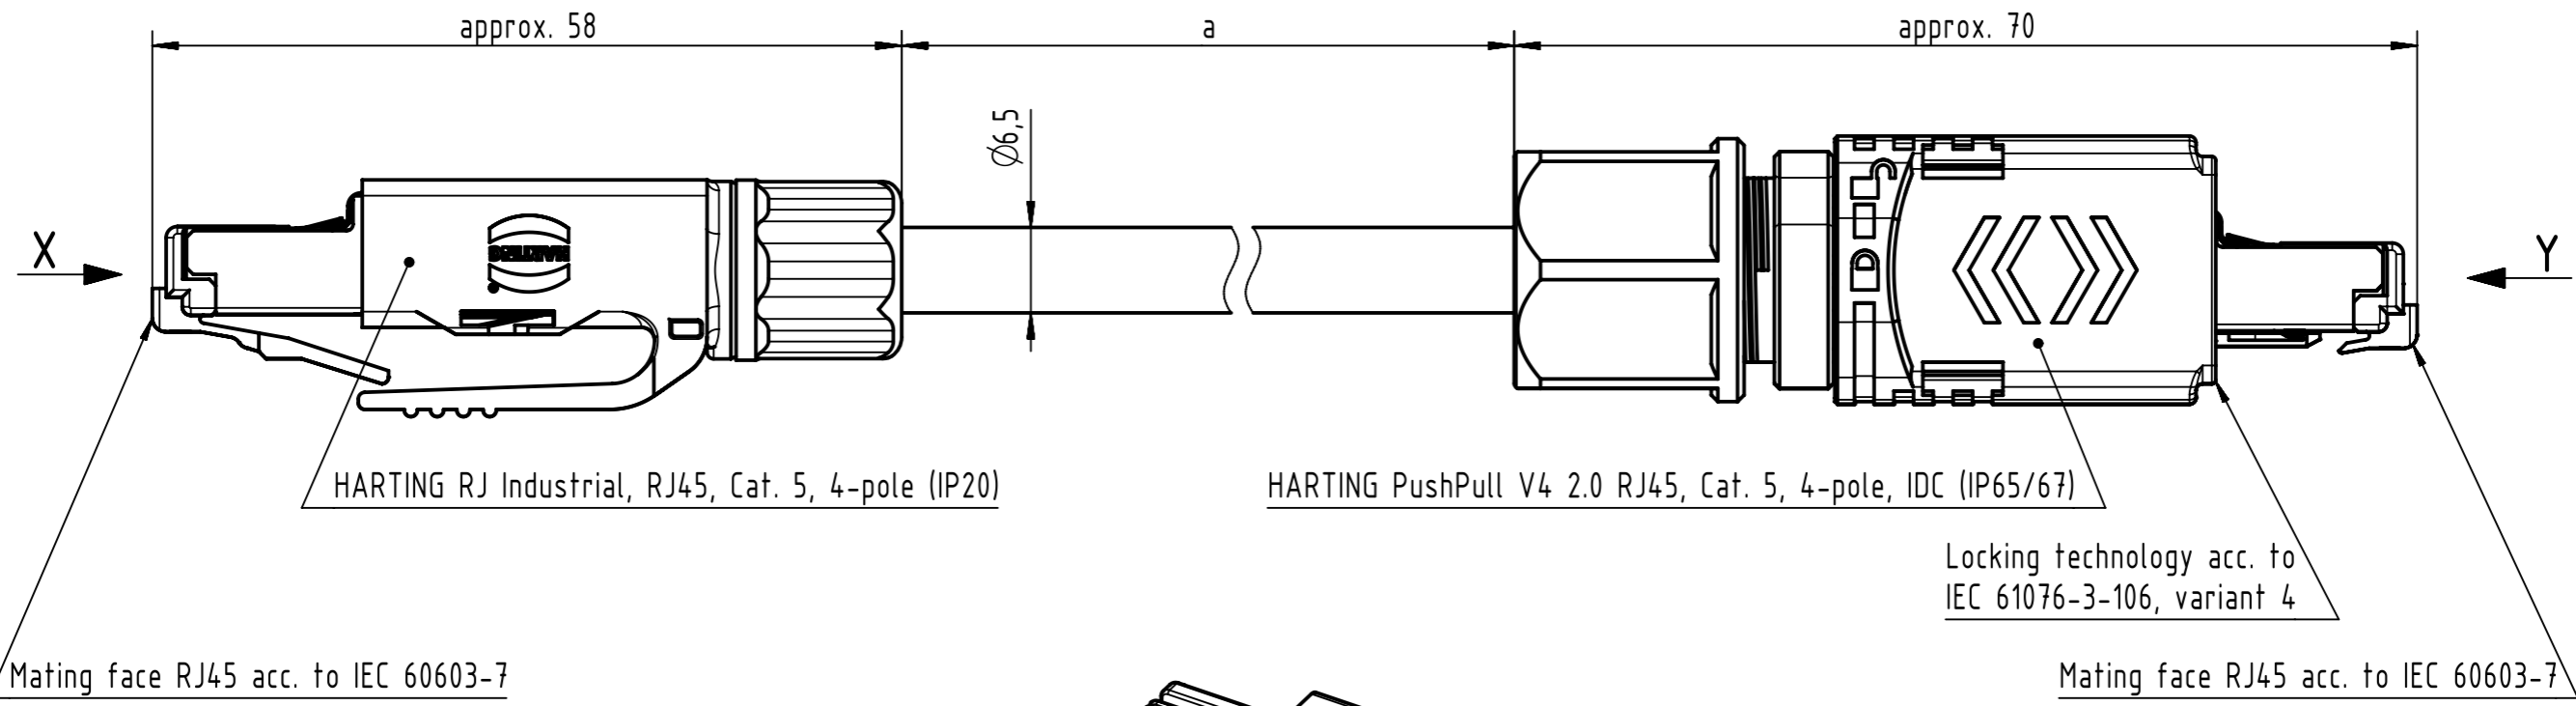

Connector Location A

Connector Location B

X male

Y male

- Temperature range: -40°C ... +70°C

	All rights reserved	Created by STOCHECIC Stocheici	Inspected by COSTEA Costea	Standardisation MUNTEANV Muntean	Date 2019-10-30	State Final Release
	Department HCS - RO	Title RJ45 IP20 - PPv4, 4xAWG22		Doc-Key / ECM-Nr. 100155407/UGD/024/F 500000159777		
HARTING Customised Solutions D-32339 Espelkamp		Type TB	Number 0945701XXXX		Rev. F	Page 1/2