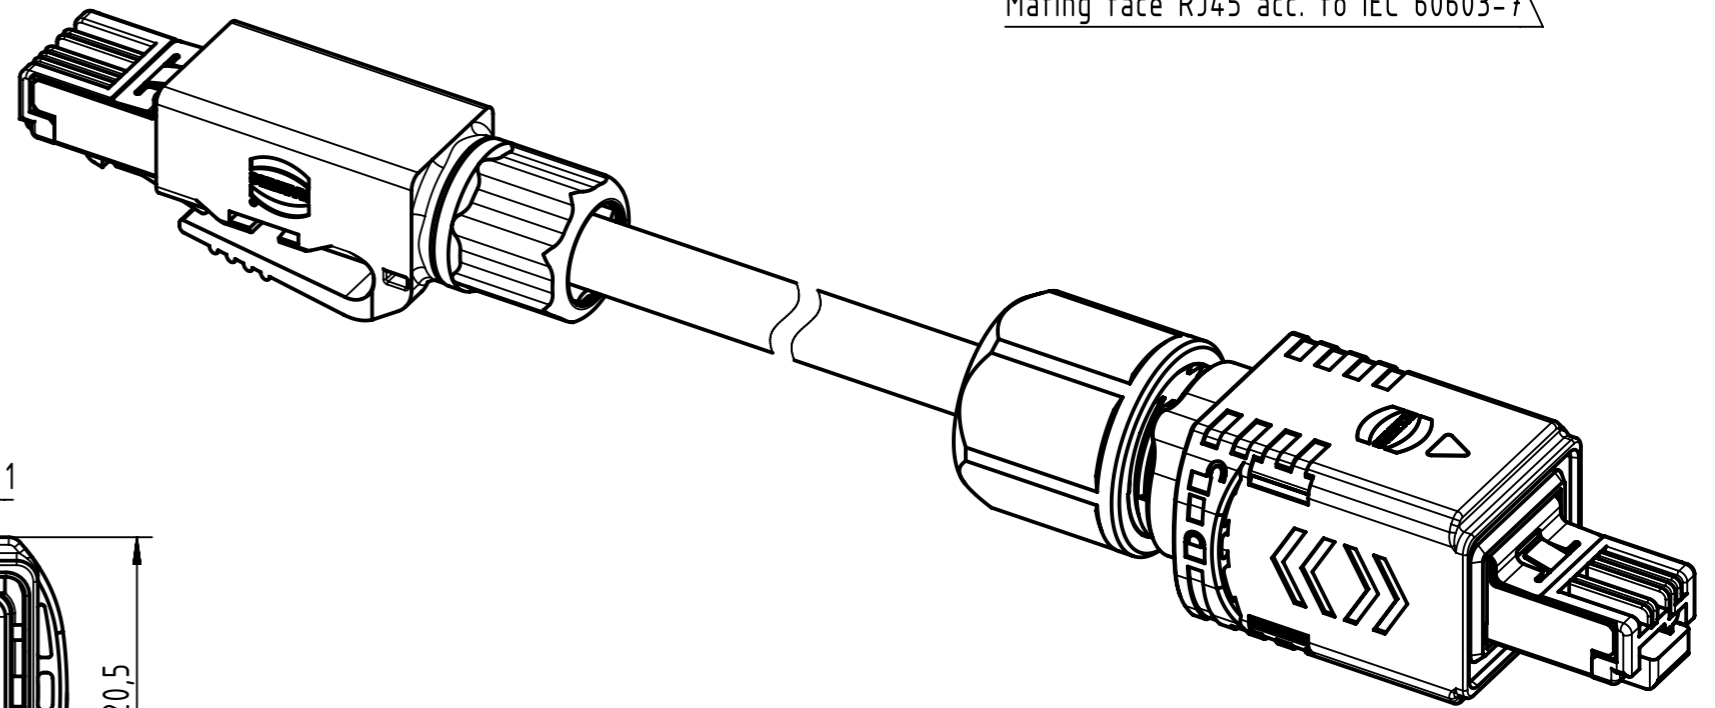

Connector Location A

Connector Location B

X male

Y male

- Temperature range: -40°C ... +70°C

	All rights reserved	Created by STOCHECIC Stocheici	Inspected by COSTEA Costea	Standardisation MUNTEANV Muntean	Date 2019-10-30	State Final Release
	Department HCS - RO	Title RJ45 IP20 - PPv4, 4xAWG22		Doc-Key / ECM-Nr. 100155407/UGD/024/F 500000159777		
HARTING Customised Solutions D-32339 Espelkamp		Type TB	Number 0945701XXXX		Rev. F	Page 1/2