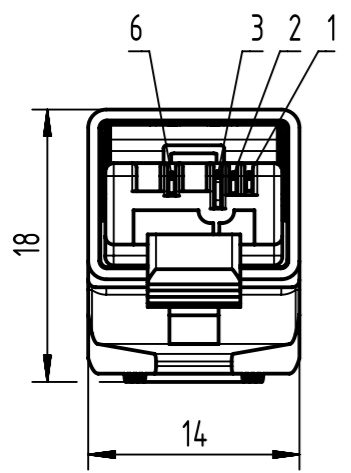

Connector Location A

Connector Location B

X male

Y male

- Temperature range: -40°C ... +70°C

	All rights reserved	Created by STOCHECIC Stocheici	Inspected by COSTEA Costea	Standardisation MUNTEANV Muntean	Date 2019-10-30	State Final Release
	Department HCS - RO	Title RJ45 IP20 - PPv4, 4xAWG22		Doc-Key / ECM-Nr. 100155407/UGD/024/F 500000159777		
HARTING Customised Solutions D-32339 Espelkamp		Type TB	Number 0945701XXXX		Rev. F	Page 1/2