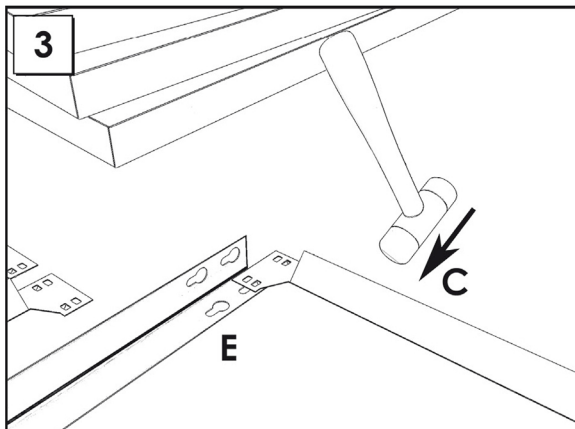

HOMECCLICK WOOD

90 x 100 x 30 cm. *COLOR* PLUS 3-300

www.simonrack.com

MADE IN SPAIN

INSTRUCTIONS

www.simonrack.com • www.instructionsrack.com/homeclickwoodcolor

SIMONCLASSIC

SIMONCLICK