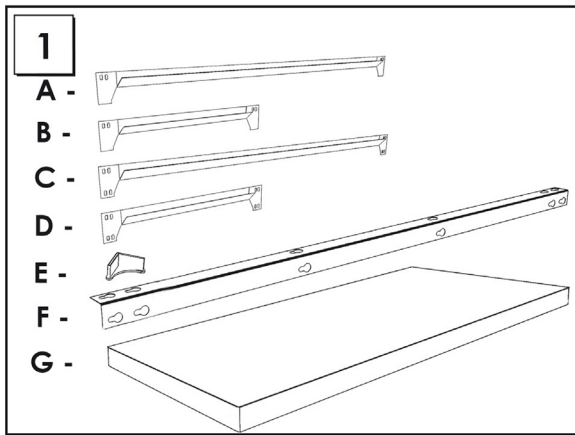

HOMECCLICK WOOD

90 x 100 x 30 cm. *COLOR* PLUS 3-300

www.simonrack.com

MADE IN SPAIN

INSTRUCTIONS

www.simonrack.com • www.instructionsrack.com/homeclickwoodcolor

SIMONCLASSIC

SIMONCLICK