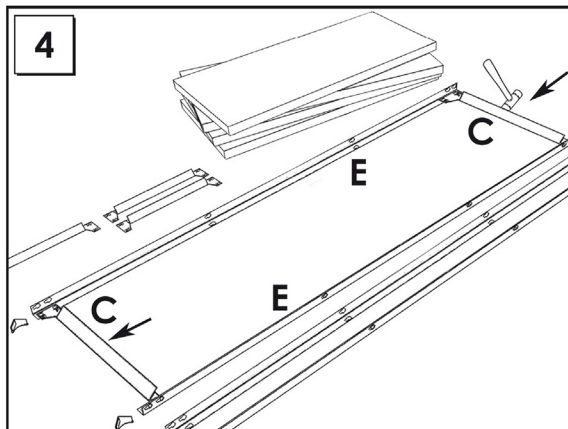

HOMECCLICK WOOD

90 x 100 x 30 cm. *COLOR* PLUS 3-300

www.simonrack.com

MADE IN SPAIN

INSTRUCTIONS

www.simonrack.com • www.instructionsrack.com/homeclickwoodcolor

SIMONCLASSIC

SIMONCLICK