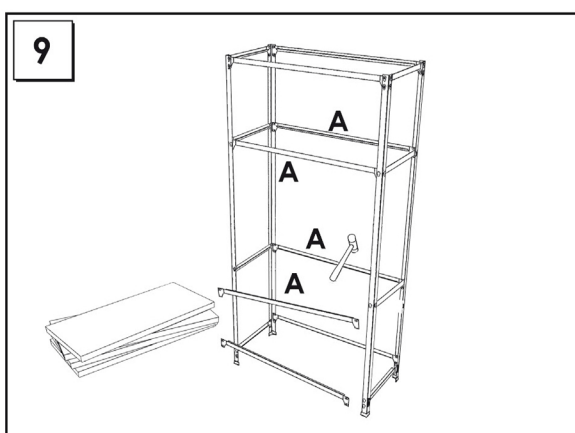

HOMECCLICK WOOD

90 x 100 x 30 cm. *COLOR* PLUS 3-300

www.simonrack.com

MADE IN SPAIN

INSTRUCTIONS

www.simonrack.com • www.instructionsrack.com/homeclickwoodcolor

SIMONCLASSIC

SIMONCLICK