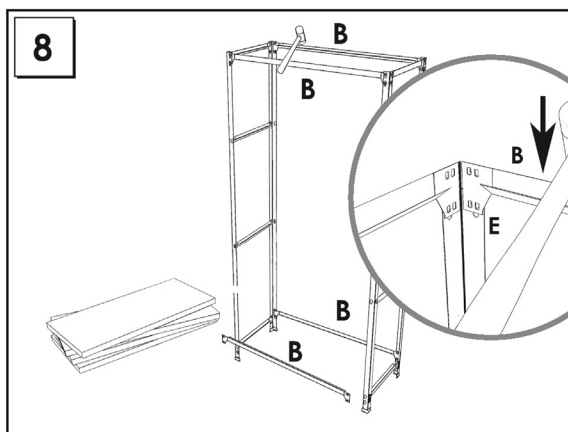

HOMECCLICK WOOD

90 x 100 x 30 cm. *COLOR* PLUS 3-300

www.simonrack.com

MADE IN SPAIN

INSTRUCTIONS

www.simonrack.com • www.instructionsrack.com/homeclickwoodcolor

SIMONCLASSIC

SIMONCLICK