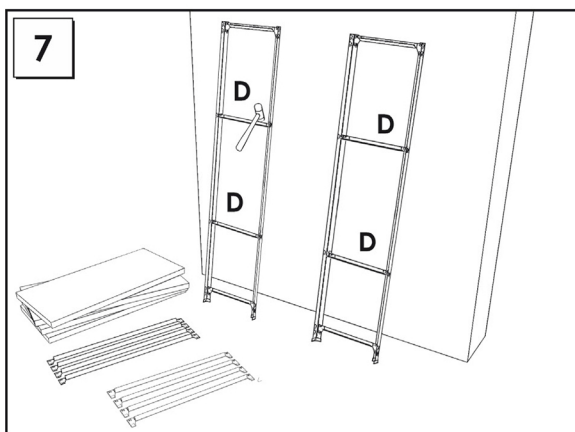

HOMECCLICK WOOD

90 x 100 x 30 cm. *COLOR* PLUS 3-300

www.simonrack.com

MADE IN SPAIN

INSTRUCTIONS

www.simonrack.com • www.instructionsrack.com/homeclickwoodcolor

SIMONCLASSIC

SIMONCLICK