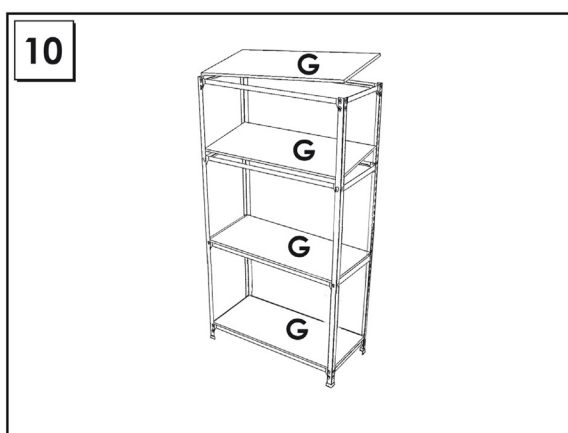

HOMECCLICK WOOD

90 x 100 x 30 cm. *COLOR* PLUS 3-300

www.simonrack.com

MADE IN SPAIN

INSTRUCTIONS

www.simonrack.com • www.instructionsrack.com/homeclickwoodcolor

SIMONCLASSIC

SIMONCLICK