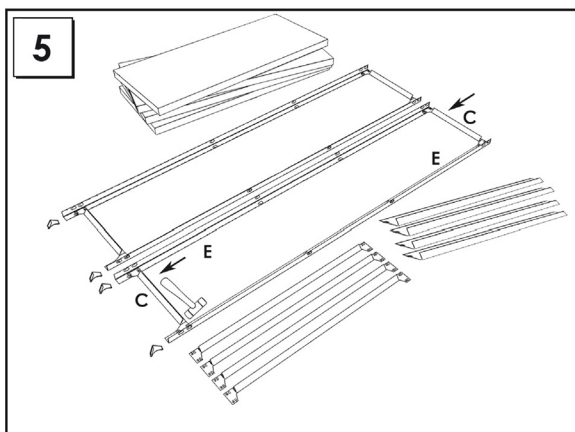

HOMECCLICK WOOD

90 x 100 x 30 cm. *COLOR* PLUS 3-300

www.simonrack.com

MADE IN SPAIN

INSTRUCTIONS

www.simonrack.com • www.instructionsrack.com/homeclickwoodcolor

SIMONCLASSIC

SIMONCLICK