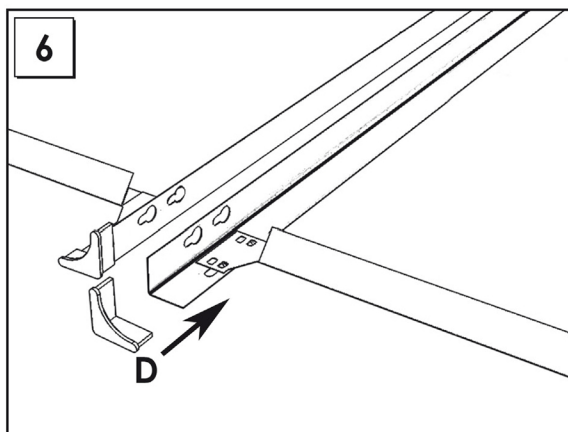

HOMECCLICK WOOD

90 x 100 x 30 cm. *COLOR* PLUS 3-300

www.simonrack.com

MADE IN SPAIN

INSTRUCTIONS

www.simonrack.com • www.instructionsrack.com/homeclickwoodcolor

SIMONCLASSIC

SIMONCLICK