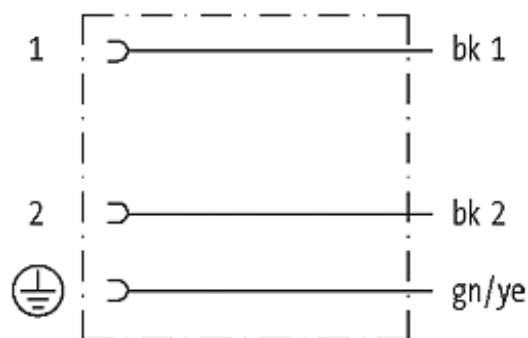

**MSUD VALVE PLUG FORM BI 11MM**

PVC 3X0.75 black 7.5m

Form BI (11 mm) industrial standard  
0...230 V AC/DC, without components  
0°, PE at cable outlet

Further cable lengths on request. Plastic housings with good resistance against chemicals and oils. The resistance to aggressive media should be individually tested for your application. Further details on request.

[Link to Product](#)**Illustration**

Product may differ from Image