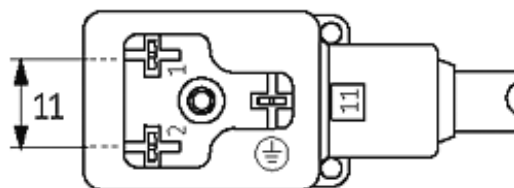

**MSUD VALVE PLUG FORM BI 11MM**

PVC 3X0.75 black 7.5m

Form BI (11 mm) industrial standard  
0...230 V AC/DC, without components  
0°, PE at cable outlet

Further cable lengths on request. Plastic housings with good resistance against chemicals and oils. The resistance to aggressive media should be individually tested for your application. Further details on request.

[Link to Product](#)**Illustration**

Product may differ from Image

### Technical Data

|                               |  |
|-------------------------------|--|
| Operating voltage             | max. 230 V AC/DC                       |
| Operating current per contact | max. 10 A                              |
| Locking of ports              | M3 (recommended torque 0.4 Nm)         |
| Protection                    | IP67 inserted and tightened (EN 60529) |
| Housing                       | Black plastic (gray on request)        |