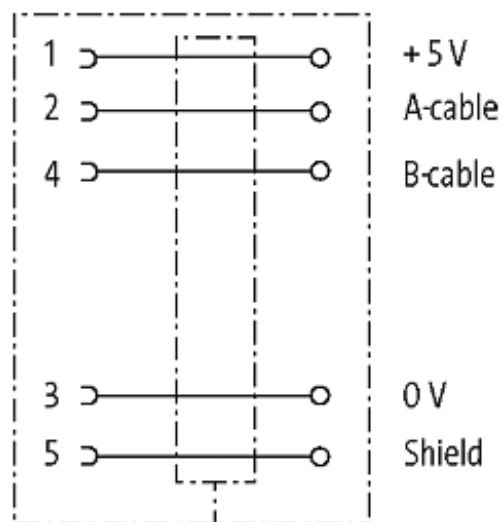

M12 FEMALE 0° B CODED SHIELDED WIREABLE SCREW TERM.5 POLE max. 0.75mm² 6-8mm PROFIBUS

M12

Female straight

Field wireable (screw terminals)

B-coded, 5-pole, shielded

[Link to Product](#)**Illustration**

Female

Product may differ from Image

Technical Data

Operating voltage	max. 125 V AC/DC
Operating current per contact	max. 4 A
Connection cross section	max. 0.75 mm ²
Sealing range (cable diameter)	6...8 mm
Protection	IP67 inserted and tightened (EN 60529)
Housing	CuZn, nickel plated