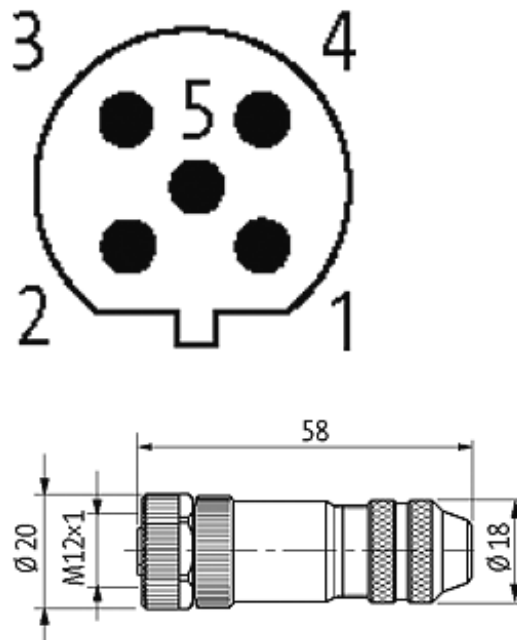

M12 FEMALE 0° B CODED SHIELDED WIREABLE SCREW TERM.5 POLE max. 0.75mm² 6-8mm PROFIBUS

M12

Female straight

Field wireable (screw terminals)

B-coded, 5-pole, shielded

[Link to Product](#)**Illustration**

Female

Product may differ from Image

Technical Data

Operating voltage	max. 125 V AC/DC
Operating current per contact	max. 4 A
Connection cross section	max. 0.75 mm ²
Sealing range (cable diameter)	6...8 mm
Protection	IP67 inserted and tightened (EN 60529)
Housing	CuZn, nickel plated

General data

Temperature range	-25...+85 °C
-------------------	--------------

Commercial data

country of origin	DE
customs tariff number	85369010
minimum order quantity	1