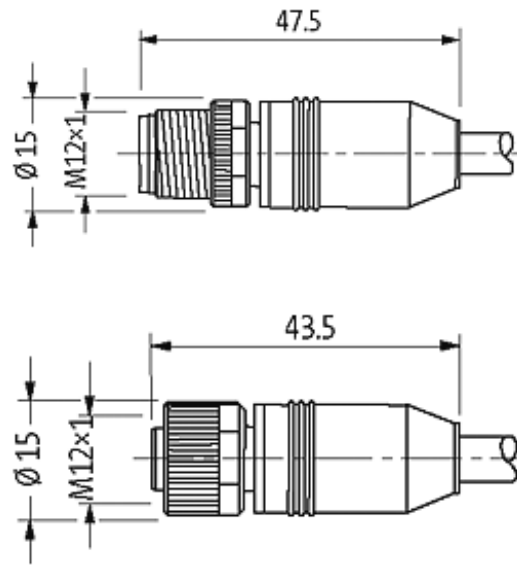

M12 MALE 0° / M12 FEMALE 0° SHIELDED

PUR 5X0.34 shielded GRAY, UL/CSA, drag ch 3.5m

Male straight to female straight
M12 - M12, 5-pole
shielded

Plastic housings with good resistance against chemicals and oils. The resistance to aggressive media should be individually tested for your application. Further details on request. Further cable lengths on request.

[Link to Product](#)

Illustration

Male

Female

Product may differ from Image