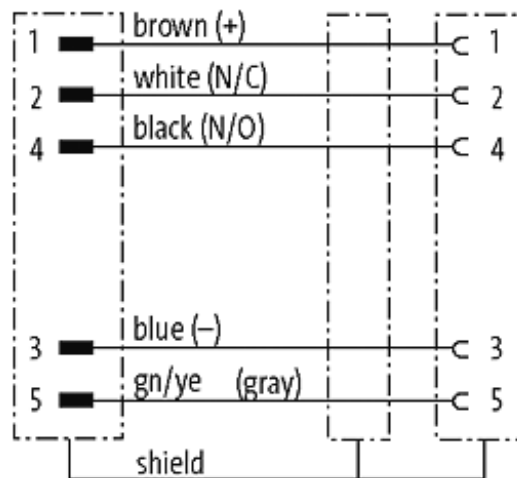

M12 MALE 0° / M12 FEMALE 0° SHIELDED

PUR 5X0.34 shielded GRAY, UL/CSA, drag ch 3.5m

Male straight to female straight
M12 - M12, 5-pole
shielded

Plastic housings with good resistance against chemicals and oils. The resistance to aggressive media should be individually tested for your application. Further details on request. Further cable lengths on request.

[Link to Product](#)

Illustration

Male

Female

Product may differ from Image