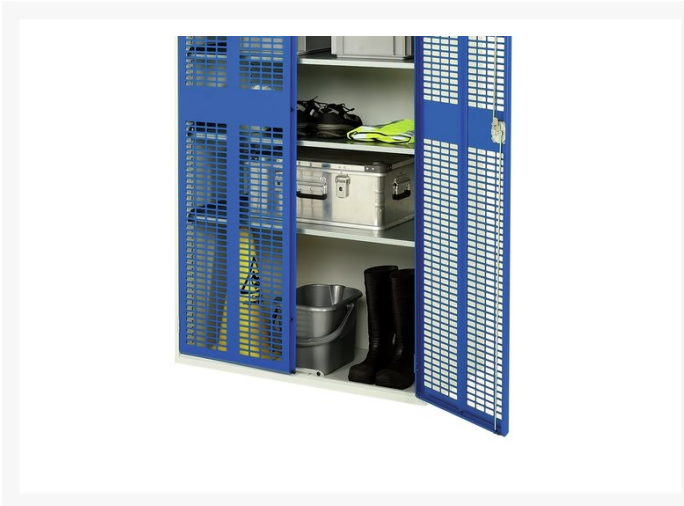

# 16926711. - verso ventilated door cupboard

## Short Description

---

verso ventilated door cupboard with 2 shelves

WxDxH: 525x350x900mm

## Additional Information

---

Description	verso wall / shelf cupboard. Featuring a robust, fully welded steel housing with single, ventilated high door with 2 adjustable height, galvanised steel shelves (75kg U.D.L.). Finished in durable powder coat paint. WxDxH: 525x350x900mm.
Width	525
Depth	350
Height	900
Customs tariff number	94032080
Product material	Sheet steel
Product surface	Powder coated
Door type	Ventilated
Door height 1	825 mm
Number of shelves	2
Shelf Type	Full Depth
Shelf Material	Steel
Shelf Load Capacity	75kg