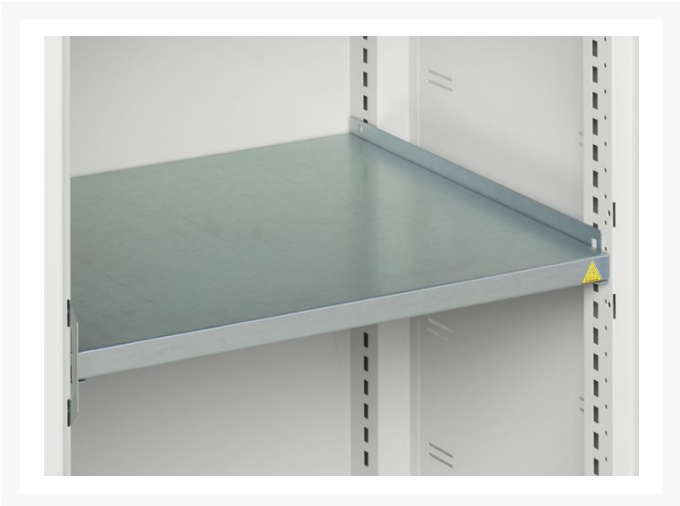

# 16926711. - verso ventilated door cupboard

## Short Description

---

verso ventilated door cupboard with 2 shelves

WxDxH: 525x350x900mm

## Additional Information

---

Description	verso wall / shelf cupboard. Featuring a robust, fully welded steel housing with single, ventilated high door with 2 adjustable height, galvanised steel shelves (75kg U.D.L.). Finished in durable powder coat paint. WxDxH: 525x350x900mm.
Width	525
Depth	350
Height	900
Customs tariff number	94032080
Product material	Sheet steel
Product surface	Powder coated
Door type	Ventilated
Door height 1	825 mm
Number of shelves	2
Shelf Type	Full Depth
Shelf Material	Steel
Shelf Load Capacity	75kg