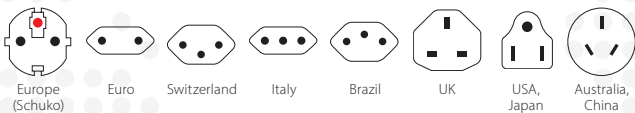

PRO Light USB (4xA) – World

The compact 3-pole world travel adapter with 4 x integrated USB ports

The PRO Light USB (4xA) - World ensures a simple and safe connection of 2- & 3-pole devices from all over the world in more than 100 destinations. It is able to handle up to 1750 W of power, so you can even plug in powerful devices such as laptops or travel hairdryers. Furthermore, the 4 x USB ports with 4.8 A provide sufficient energy to charge four USB devices easily, even if another device is connected via the adapter at the same time.

Suitable for

Compatibility (Input)

Compatibility (Output)

Packaging (Retail)

Product Category

- World Travel Adapter: PRO Light USB series

Technical Specifications

- Designed in Switzerland
- Suitable for equipment with earthed & unearthed plugs (2- & 3-pole)
- Input plugs: Switzerland, Italy, Brazil, UK, USA/Japan, Australia/China, Europe (Schuko & 2-pole Euro)
- Output plugs: USA, UK, Australia/China, Europe (Schuko)
- Input voltage: 100 V – 250 V, 50/60 Hz
- Max. load: 7 A
- Power rating: e.g. 100 V – 700 W / 250 V – 1750 W
- Replaceable fuse: T 7 A
- 4 x USB Output: 5 V / max. 4.8 A (shared)
- Average active efficiency: 86.9 %
- Efficiency at low load (10 %): 86.4 %
- No-load power consumption: 0.03 W
- Does not convert voltage