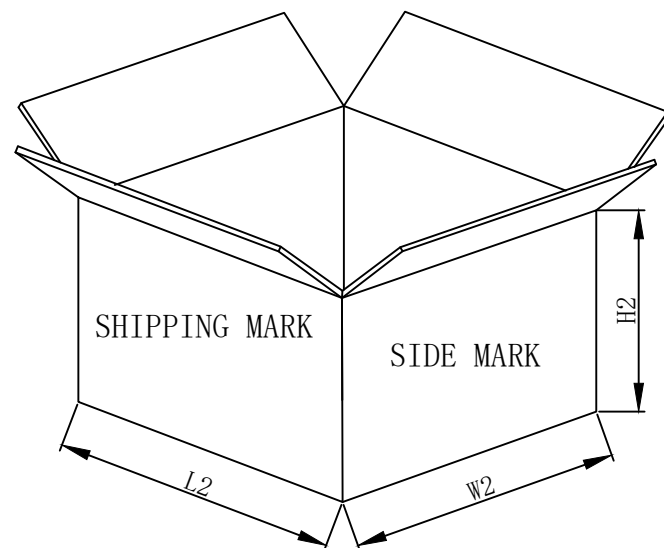

# End-product drawing

Polyester yarn

Heat Shrink Tubing

$\phi D$

Paper shaft

1 meters long

Clockwise winding

										SYNERGY21				
				CUSTOMER		AN		ITEM NO.		See the chart				
				PRODUCT NAME		Assemble		Manufacture country		CHINA	UNIT	mm		
				NEW		2022-07-25		A		DRAWNBY		CHECKBY	APPOBY	DATE
BY	CHK	REVISION RECORD MODIFICATIONS				DATE	REV.	SYNERGY21		SYNERGY21		SYNERGY21		2022-07-25

ITEM NO.	LENGTH	FIBER	Color
S215576V2. 20m	20M	G657. A2	White
S215576V2. 40m	40M	G657. A2	White
S215576V2. 60m	60M	G657. A2	White

SinglePack: 1pc/box+label; SubPack: no; Carton +labelx2;

SYNERGY21										
					CUSTOMER	AN	ITEM NO.	see the chart		
					PRODUCT NAME	PACKING	Manufacture country	CHINA	UNIT mm	
			NEW	2022-07-25	A	DRAWNBY	CHECKBY	APPOBY	DATE	
BY	CHK	REVISION RECORD MODIFICATIONS			DATE	REV.	SYNERGY21	SYNERGY21	SYNERGY21	2022-07-25