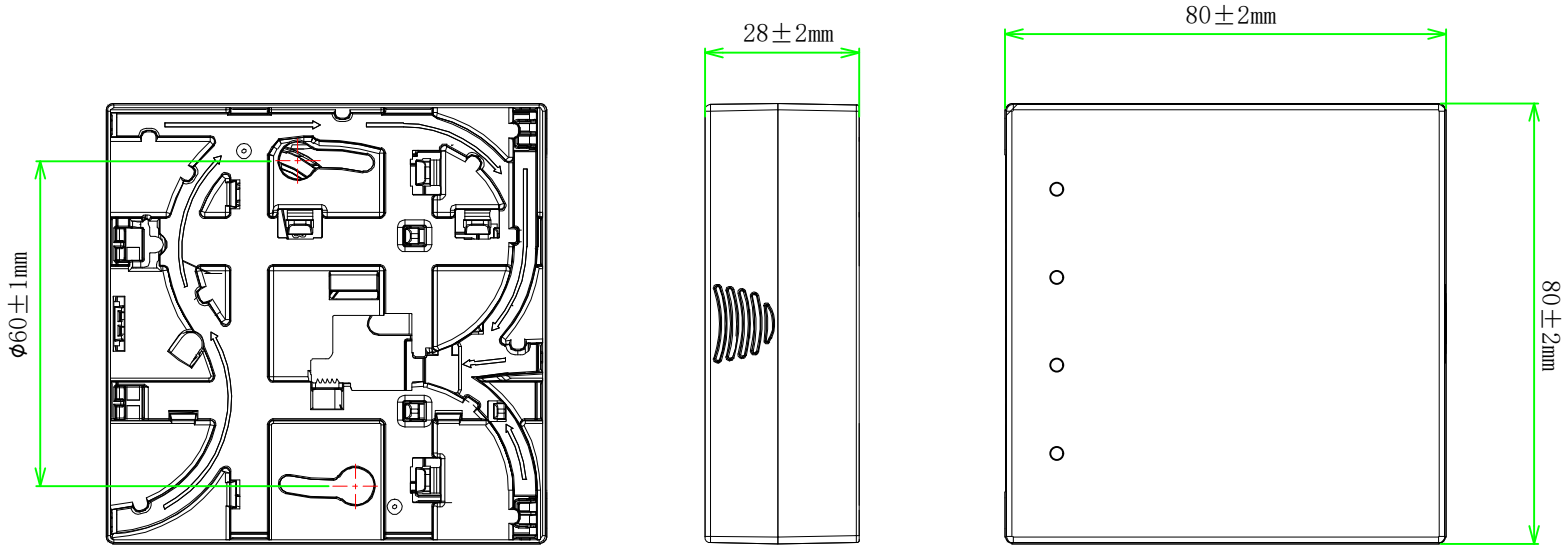

NOTE:

- ▪ROHS 3.0 and REACH Compliant
- ▪Storage Temperature: -40°C--+75°C
- ▪Operation Temperature: -40°C--+75°C
- ▪ABS Material
- ▪UL94V2
- ▪Max 4 core (shrinkage Type)
- ▪4 SC Simplex Adapter or LC Duplex Adapter Installable
- ▪Suitable for Fiber fusion protection sleeves Installable
- ▪DIN Installation available
- ▪W/O Adapter
- ▪Color:white
- ▪Dimensions:80*80*28mm