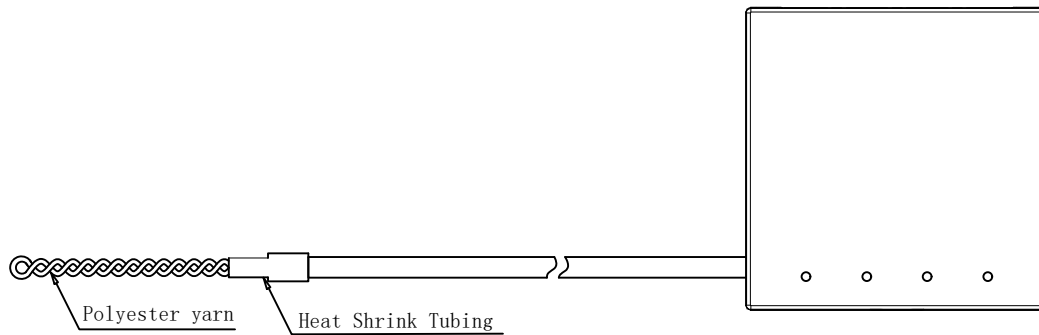

NEW		2022-07-25	A
BY	CHK	REVISION RECORD MODIFICATIONS	DATE
			REV.

Red Blue Green Yellow

Adapter label

One lap

Cable tie

										SYNERGY21		
				CUSTOMER	AN		ITEM NO.	see the chart				
				PRODUCT NAME	Assemble			Manufacture country	CHINA	UNIT	mm	
				NEW	2022-07-25	A	DRAWNBY	CHECKBY	APPOBY	DATE		
BY	CHK	REVISION RECORD MODIFICATIONS			DATE	REV.	SYNERGY21	SYNERGY21	SYNERGY21	2022-07-25		

# End-product drawing

Polyester yarn

Heat Shrink Tubing

$\phi D$

Paper shaft

1 meters long

Clockwise winding

										SYNERGY21				
				CUSTOMER		AN		ITEM NO.		See the chart				
				PRODUCT NAME		Assemble		Manufacture country		CHINA	UNIT	mm		
				NEW		2022-07-25		A		DRAWNBY		CHECKBY	APPOBY	DATE
BY	CHK	REVISION RECORD MODIFICATIONS				DATE	REV.	SYNERGY21		SYNERGY21		SYNERGY21		2022-07-25