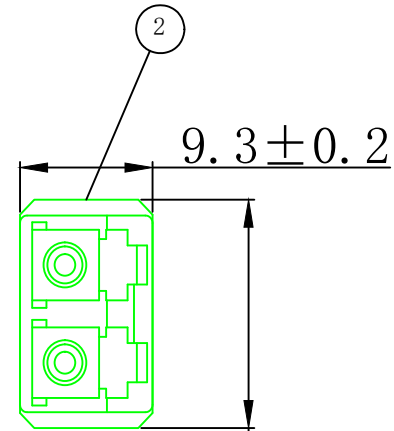

NOTE:
ROHS 3.0 & Reach COMPLIANT

Typical Insertion Loss (dB)	≤0.12
Insertion Loss (dB)	≤0.20
Operating Temperature (° C)	-40 ~ +80
Storage Temperature (° C)	-40 ~ +85

MATERIAL LIST:

④	Note that the laser label (Red Blue Green Yellow)	2pcs	
③	White Dust Cap	2pcs	
②	LC Green Housing (SC simplex footprint)	1pcs	
①	LC White Dust Cap	2pcs	
NO.	SPECIFICATION STANDARD	QT' Y	REMARK

SYNERGY21					
CUSTOMER	AN	ITEM NO.	See the chart		
PRODUCT NAME	LC/APC Green (Ceramic) Duplex Adapter (With External Laser Protection Shutter) w/o Flange	Manufacture country	CHINA	UNIT	mm
DRAWNBY	CHECKBY	APPOBY	DATE		
SYNERGY21	SYNERGY21	SYNERGY21	2022-07-25		

NEW		2022-07-25	A
BY	CHK	REVISION RECORD MODIFICATIONS	DATE
			REV.