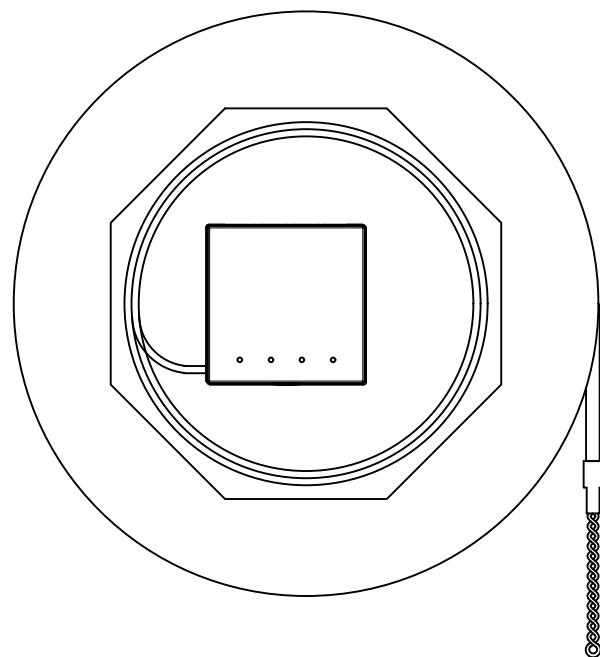

NEW		2022-07-25	A
BY	CHK	REVISION RECORD MODIFICATIONS	DATE
			REV.

Red Blue Green Yellow

Adapter label

One lap

Cable tie

										SYNERGY21		
				CUSTOMER	AN		ITEM NO.	see the chart				
				PRODUCT NAME	Assemble			Manufacture country	CHINA	UNIT	mm	
				NEW	2022-07-25	A	DRAWNBY	CHECKBY	APPOBY	DATE		
BY	CHK	REVISION RECORD MODIFICATIONS			DATE	REV.	SYNERGY21	SYNERGY21	SYNERGY21	2022-07-25		

# End-product drawing

Polyester yarn

Heat Shrink Tubing

$\phi D$

Paper shaft

1 meters long

Clockwise winding

										SYNERGY21				
				CUSTOMER		AN		ITEM NO.		See the chart				
				PRODUCT NAME		Assemble		Manufacture country		CHINA	UNIT	mm		
				NEW		2022-07-25		A		DRAWNBY		CHECKBY	APPOBY	DATE
BY	CHK	REVISION RECORD MODIFICATIONS				DATE	REV.	SYNERGY21		SYNERGY21		SYNERGY21		2022-07-25

ITEM NO.	LENGTH	FIBER	Color
S215576V2. 20m	20M	G657. A2	White
S215576V2. 40m	40M	G657. A2	White
S215576V2. 60m	60M	G657. A2	White

SinglePack: 1pc/box+label; SubPack: no; Carton +labelx2;

SYNERGY21										
					CUSTOMER	AN	ITEM NO.	see the chart		
					PRODUCT NAME	PACKING	Manufacture country	CHINA	UNIT mm	
			NEW	2022-07-25	A	DRAWNBY	CHECKBY	APPOBY	DATE	
BY	CHK	REVISION RECORD MODIFICATIONS			DATE	REV.	SYNERGY21	SYNERGY21	SYNERGY21	2022-07-25