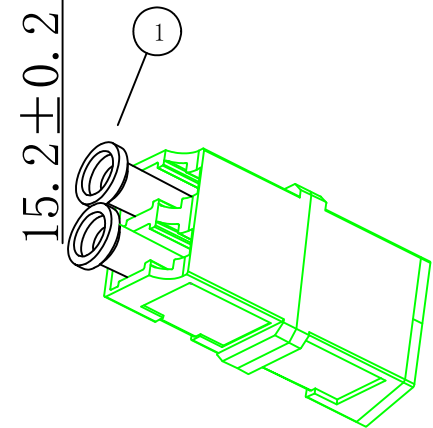

NOTE:
ROHS 3.0 & Reach COMPLIANT

Typical Insertion Loss (dB)	≤0.12
Insertion Loss (dB)	≤0.20
Operating Temperature (° C)	-40 ~ +80
Storage Temperature (° C)	-40 ~ +85