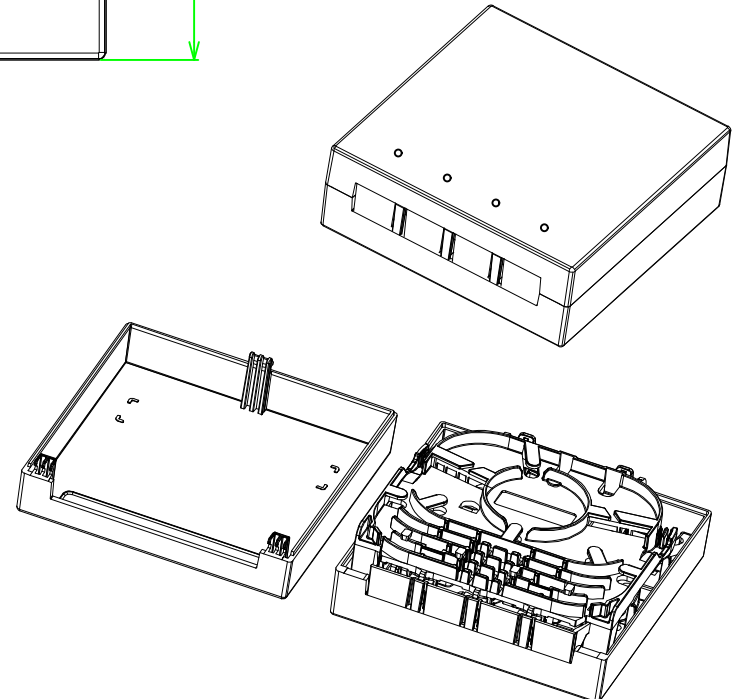

ITEM NO.	LENGTH	FIBER	Color
S215576V2. 20m	20M	G657. A2	White
S215576V2. 40m	40M	G657. A2	White
S215576V2. 60m	60M	G657. A2	White

Note:  
 1. Grade Designation: Each to Reference  
 2. ROHS 3.0 and REACH Compliant  
 3. Bending insensitive fiber

Type	Single-Mode
Insertion Loss	≤ 0.30dB
Return Loss	≥ 60dB
Test Wavelength	1310nm

①	0.9 Tube Hytrel Color:Red	440mm	
⑩	0.9 Tube Hytrel Color:Blue	440mm	
⑨	0.9 Tube Hytrel Color:Green	530mm	
⑧	0.9 Tube Hytrel Color:Yellow	530mm	
⑦	Heat Shrink Tubing	1	
⑥	Fanout Heat Shrink Tubing	1	
⑤	FIBER OPTICAL CABLE G657.A2 4C 250um Yellow Green Blue Red with KEVLAR Jacket LSZH OD: 2.2mm Color:White Printing: FIBER OPTICAL CABLE 4FO SM 9/125um G657.A2 LSZH HT CPR Eca MM/YYYY XXXXm	Xm	
④	LC White Dust Cap	4	
③	LC/APC 8° Ferrule	4	
②	LC SM 0.9 Green Connector	4	
①	LC 0.9mm Green Boot	4	

NO	SPECIFICATION STANDARD	QT'Y	REMARK
----	------------------------	------	--------

SYNERGY21							
CUSTOMER	AN		ITEM NO.	see the chart			
PRODUCT NAME	4 cores LC/APC 8° fiber cable		Manufacture country	CHINA	UNIT	mm	
DATE	2022-07-25	REV.	A	DRAWNBY	CHECKBY	APPOBY	DATE
BY	CHK	REVISION RECORD MODIFICATIONS		SYNERGY21	SYNERGY21	SYNERGY21	2022-07-25

NOTE:

- ROHS 3.0 and REACH Compliant
- Storage Temperature: -40°C--+75°C
- Operation Temperature: -40°C--+75°C
- ABS Material
- UL94V2
- Max 4 core (shrinkage Type)
- 4 SC Simplex Adapter or LC Duplex Adapter Installable
- Suitable for Fiber fusion protection sleeves Installable
- DIN Installation available
- W/O Adapter
- Color:white
- Dimensions:80\*80\*28mm