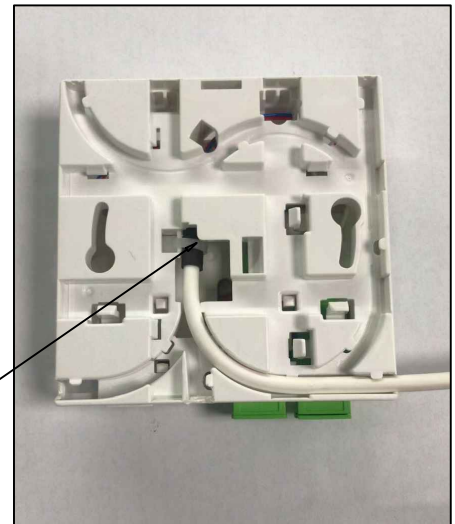

SYNERGY21					
CUSTOMER	AN	ITEM NO.	See the chart		
PRODUCT NAME	LC/APC Green (Ceramic) Duplex Adapter (With External Laser Protection Shutter) w/o Flange	Manufacture country	CHINA	UNIT	mm
DRAWNBY	CHECKBY	APPOBY	DATE		
SYNERGY21	SYNERGY21	SYNERGY21	2022-07-25		

NEW		2022-07-25	A
BY	CHK	REVISION RECORD MODIFICATIONS	DATE
			REV.

Red Blue Green Yellow

Adapter label

One lap

Cable tie

										SYNERGY21		
				CUSTOMER	AN		ITEM NO.	see the chart				
				PRODUCT NAME	Assemble			Manufacture country	CHINA	UNIT	mm	
				NEW	2022-07-25	A	DRAWNBY	CHECKBY	APPOBY	DATE		
BY	CHK	REVISION RECORD MODIFICATIONS			DATE	REV.	SYNERGY21	SYNERGY21	SYNERGY21	2022-07-25		