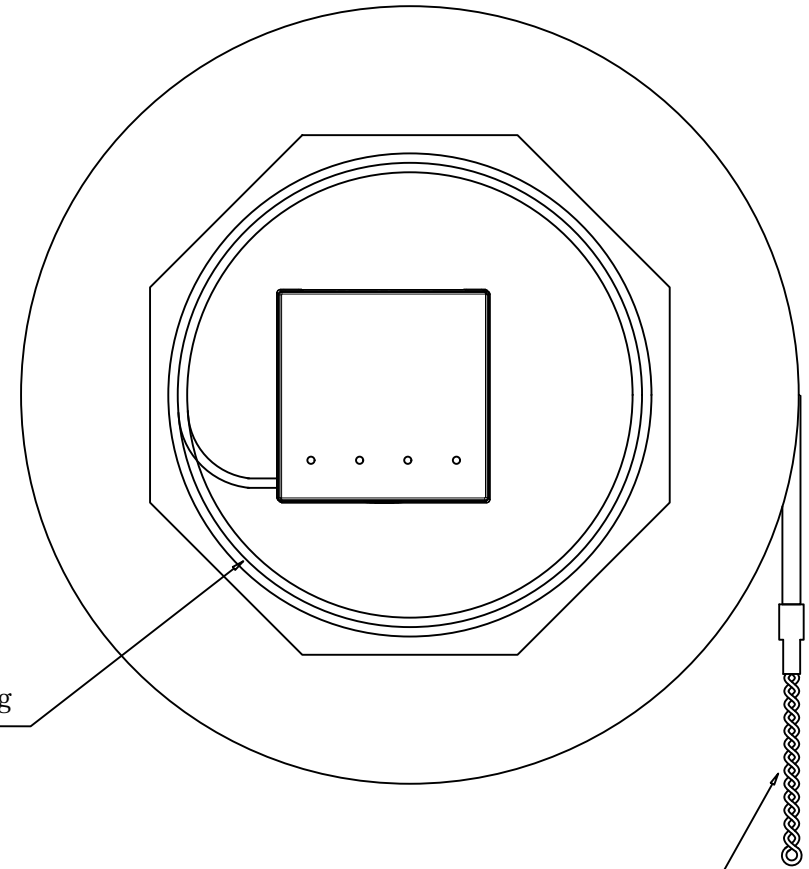

NEW		2022-07-25	A
BY	CHK	REVISION RECORD MODIFICATIONS	DATE
			REV.

Red Blue Green Yellow

Adapter label

One lap

Cable tie

										SYNERGY21		
				CUSTOMER	AN		ITEM NO.	see the chart				
				PRODUCT NAME	Assemble			Manufacture country	CHINA	UNIT	mm	
				NEW	2022-07-25	A	DRAWNBY	CHECKBY	APPOBY	DATE		
BY	CHK	REVISION RECORD MODIFICATIONS			DATE	REV.	SYNERGY21	SYNERGY21	SYNERGY21	2022-07-25		

# End-product drawing

Polyester yarn

Heat Shrink Tubing

$\phi D$

Paper shaft

1 meters long

Clockwise winding

										SYNERGY21				
				CUSTOMER		AN		ITEM NO.		See the chart				
				PRODUCT NAME		Assemble		Manufacture country		CHINA	UNIT	mm		
				NEW		2022-07-25		A		DRAWNBY		CHECKBY	APPOBY	DATE
BY	CHK	REVISION RECORD MODIFICATIONS				DATE	REV.	SYNERGY21		SYNERGY21		SYNERGY21		2022-07-25

ITEM NO.	LENGTH	FIBER	Color
S215576V2. 20m	20M	G657. A2	White
S215576V2. 40m	40M	G657. A2	White
S215576V2. 60m	60M	G657. A2	White

SinglePack: 1pc/box+label; SubPack: no; Carton +labelx2;

SYNERGY21										
					CUSTOMER	AN	ITEM NO.	see the chart		
					PRODUCT NAME	PACKING	Manufacture country	CHINA	UNIT mm	
			NEW	2022-07-25	A	DRAWNBY	CHECKBY	APPOBY	DATE	
BY	CHK	REVISION RECORD MODIFICATIONS			DATE	REV.	SYNERGY21	SYNERGY21	SYNERGY21	2022-07-25