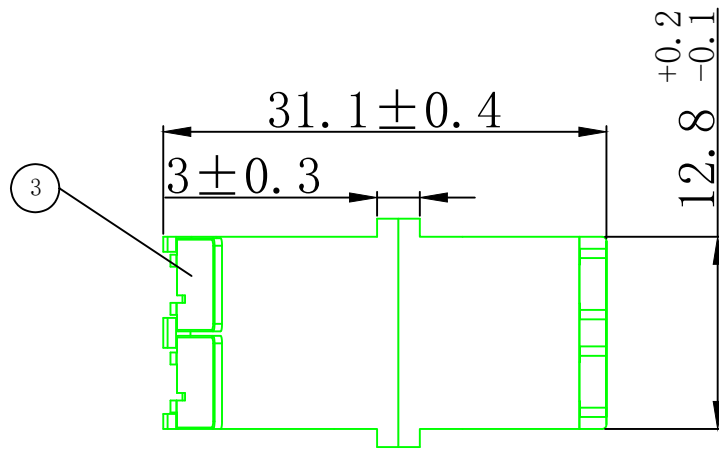

NOTE:
ROHS 3.0 & Reach COMPLIANT

Typical Insertion Loss (dB)	≤0.12
Insertion Loss (dB)	≤0.20
Operating Temperature (° C)	-40 ~ +80
Storage Temperature (° C)	-40 ~ +85

MATERIAL LIST:

④	Note that the laser label (Red Blue Green Yellow)	2pcs	
③	White Dust Cap	2pcs	
②	LC Green Housing (SC simplex footprint)	1pcs	
①	LC White Dust Cap	2pcs	
NO.	SPECIFICATION STANDARD	QT' Y	REMARK

SYNERGY21					
CUSTOMER	AN	ITEM NO.	See the chart		
PRODUCT NAME	LC/APC Green (Ceramic) Duplex Adapter (With External Laser Protection Shutter) w/o Flange	Manufacture country	CHINA	UNIT	mm
DRAWNBY	CHECKBY	APPOBY	DATE		
SYNERGY21	SYNERGY21	SYNERGY21	2022-07-25		

NEW		2022-07-25	A
BY	CHK	REVISION RECORD MODIFICATIONS	DATE
			REV.