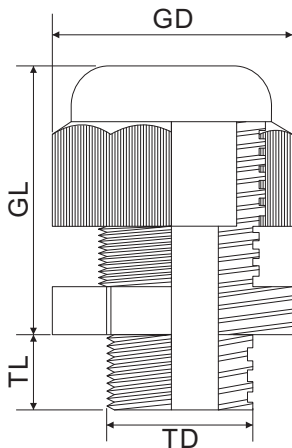

Plastic Cable Gland Set PG Thread

Specification

Material:

Gland - PA 66

Seal - NBR

Color:

Black (RAL9005)

Grey (RAL7035)

White (RAL 9010)

Thread type: PG

Waterproof class: IP68

Working temp.: -20 ~ 80°C

* Washer and Locking Nut are including in set

Item number	Thread	Cable range (ømm)	TD (ømm)	TL (mm)	GL (mm)	GD (ømm)	Color	Pcs.
2102CA117	PG7	3.0 ~ 6.5	12.5	9.0	20.2	17.0	Black	12
2102CA118	PG9	4.0 ~ 8.0	15.0	9.0	22.5	20.8	Black	8
2102CA119	PG13.5	6.0 ~ 12.0	20.1	9.0	26.5	25.9	Black	5
2102CA120	PG7	3.0 ~ 6.5	12.5	9.0	20.2	17.0	Grey	12
2102CA121	PG9	4.0 ~ 8.0	15.0	9.0	22.5	20.8	Grey	8
2102CA122	PG13.5	6.0 ~ 12.0	20.1	9.0	26.5	25.9	Grey	5
2102CA123	PG7	3.0 ~ 6.5	12.5	9.0	20.2	17.0	White	12
2102CA124	PG9	4.0 ~ 8.0	15.0	9.0	22.5	20.8	White	8
2102CA125	PG13.5	6.0 ~ 12.0	20.1	9.0	26.5	25.9	White	5