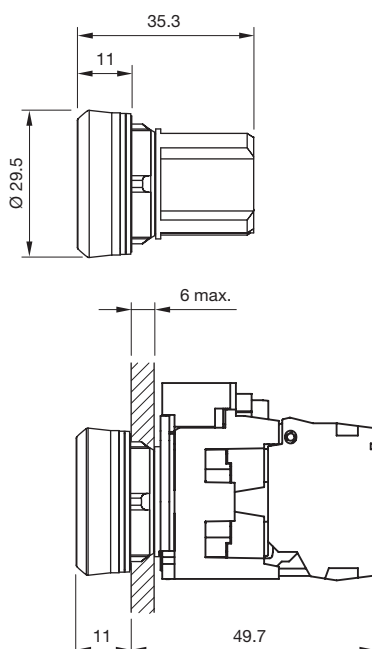

# Data sheet Actuator.

Part No.: 45-2231.11J0.000

## Technical data

Design	raised
Front dimension	Ø 29,5 mm
Illuminative colour	Blue
Lens illumination	illuminative
Lens colour	Blue
Lens shape	flush
Lens material	Plastic
Lens optics	transparent
Lens type	level with front bezel
Front bezel colour	Black
Front bezel material	Plastic
Housing colour	Black
Housing material	Plastic
Weight	0.018 kg
IP front protection	IP66, IP67, IP69K
Illumination colour	Blue
Switching action	Momentary
Switching system	Slow-make switching element
Operating temperature	- 25 °C ... + 70 °C
Climate resistance	During operation according to IEC 60721: 3K6, 3C3, 3S2, 3M6
Mechanical lifetime	3 Mio. cycles of operation

## Dimensions