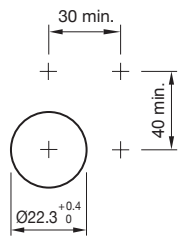

Mounting cut-outs