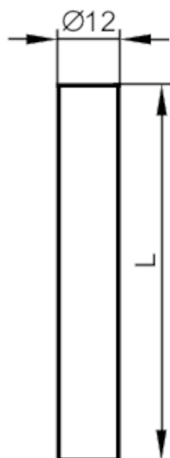

## Mounting rod

ROD MOUNTING 300MM STRAIGHT

### Application

Design straight

### Mechanical data

Weight [g] 272.2

Dimensions [mm]  $\varnothing 12$

Materials stainless steel (1.4571/316Ti)

Length [mm] 300