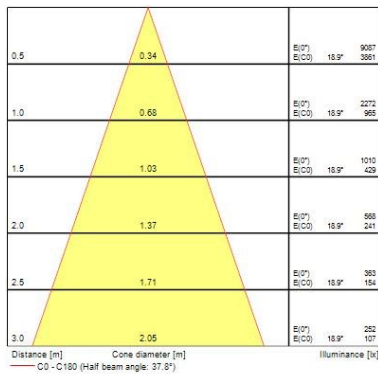

Myriad Deco - Housing only

MYRIAD DECO HOUSING FLOOD 2700K PHDM SILVER REF
2057969

Packaging

Single packaging type	Carton
Product EAN number	5025768579693
Packaging single length / height (cm)	17.5
Packaging single width (cm)	15.0
Packaging single depth (cm)	17.5
DUN14 (outer)	05025768579693
Units per outer package	1
Packaging outer length / height (cm)	17.5
Packaging outer width (cm)	15.0
Packaging outer depth (cm)	17.5

PHOTOMETRY

TECHNICAL DRAWINGS