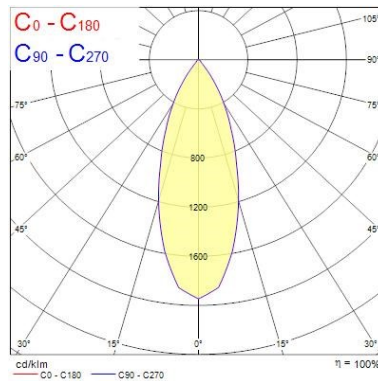

Myriad Deco - Housing only

MYRIAD DECO HOUSING FLOOD 2700K PHDM SILVER REF
2057969

Packaging

Single packaging type	Carton
Product EAN number	5025768579693
Packaging single length / height (cm)	17.5
Packaging single width (cm)	15.0
Packaging single depth (cm)	17.5
DUN14 (outer)	05025768579693
Units per outer package	1
Packaging outer length / height (cm)	17.5
Packaging outer width (cm)	15.0
Packaging outer depth (cm)	17.5

PHOTOMETRY

TECHNICAL DRAWINGS