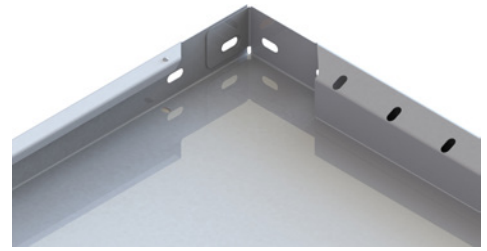

Additional shelf for plug-in rack, carrying capacity 100 kg

Length: 750 mm

Execution:

- With a 50 mm perforation grid to accommodate accessories
- Edge height 40 mm
- Incl. shelf holders

| | |
|---------------------------------|---------------------|
| Art. no. | 50167 186 |
| Brand | META |
| Manufacturer Part Number | 20074398 |
| Colour | Light grey RAL 7035 |
| Made in | Germany |
| Gross Weight | 2.112 kg |
| Product Group | 508 |