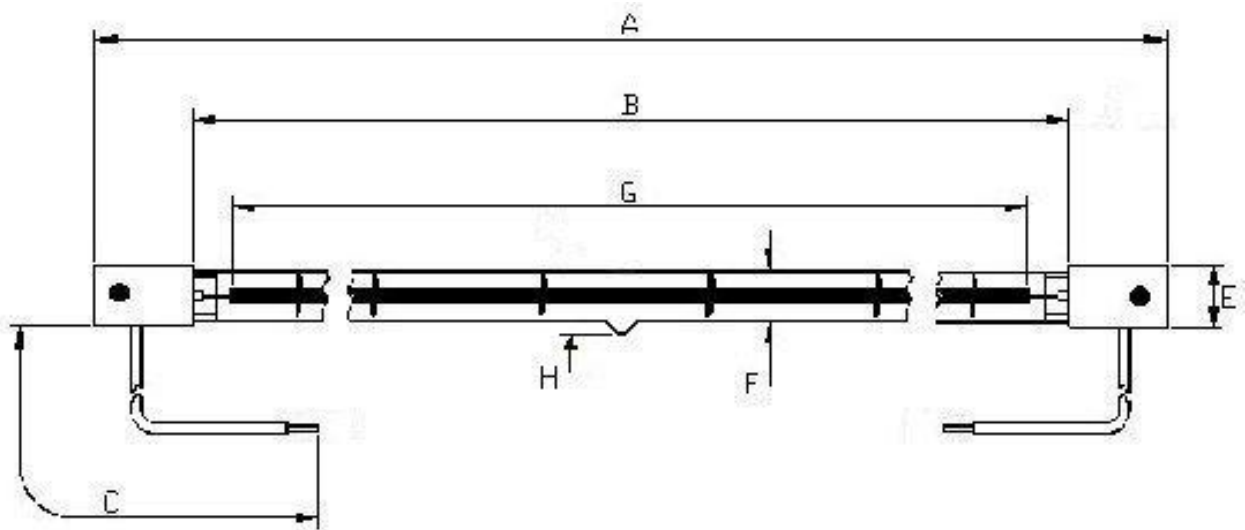

Victory Lighting Product Data Specification

Product Code: 64242421
Issue No: 3
Issue Date: 2 October 2010

Dimensions

A	750±2	F	10.5
B	710 nom	G	675 nom
C	800±5	H	5 max

All dimensions in mm unless otherwise stated

Technical Data

Volts	240	Colour Temp K	2600
Watts	2400	Life Hrs	5000
Finish	Clear	Burning Position	Horizontal
Cap	Sk15		

- Lead: PTFE insulated with crimp terminal.
- Lamp stamped SMF logo

240v 2400w Clear IR Lamp	Authorised By
--------------------------	---------------