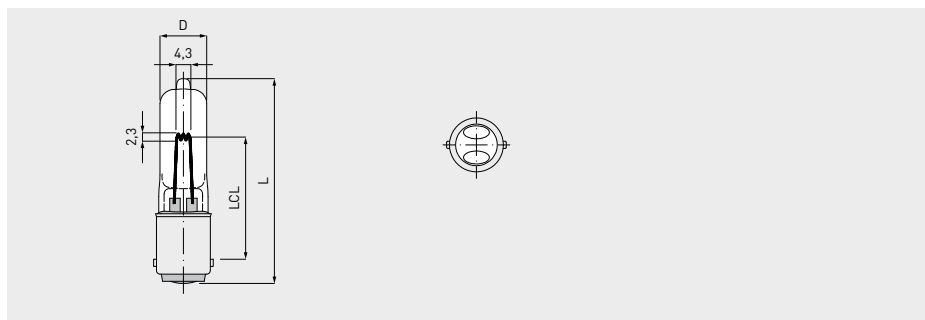

Halogen Lamps

Operation lighting

For special features, specific benefits and areas of use see page 114

Article no.	Description	V	W	Am- perage	Cap	Bulb diameter D max. mm	Total length L max. mm	Light centre length mm	Lumi- nous flux lm	Average life h	Individual life h	Burning position	PU
00847527	24V 60W Ba15d/19 13x58 clear cc-6	24	60		Ba15d	13	58	34.5	1,300	700			

Article no.	Description	V	W	Am- perage	Cap	Bulb diameter D max. mm	Total length L max. mm	Light centre length mm	Lumi- nous flux lm	Average life h	Individual life h	Burning position	PU
8700215130	Halogen lamp 21.5V 130W	21.5	130		Special	12	53	33.5	3,500	1,000			

Article no.	Description	V	W	Am- perage	Cap	Bulb diameter D max. mm	Total length L max. mm	Light centre length mm	Lumi- nous flux lm	Average life h	Individual life h	Burning position	PU
8700245020	Halogen lamp 24V 50W BA20d	24	50		BA20d	11	56	30	1,000	100			