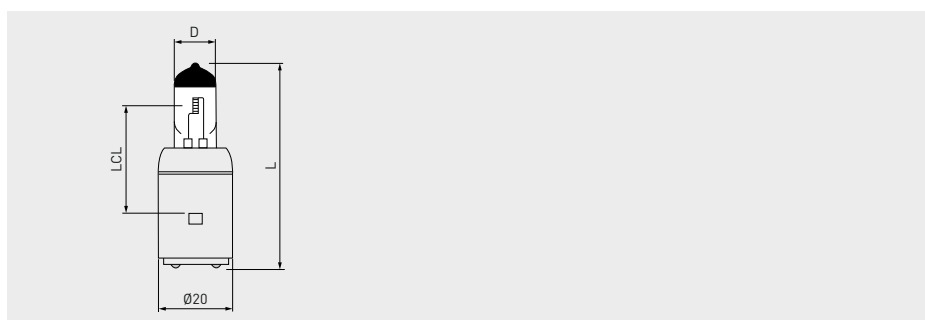

Halogen Lamps

Operation lighting

For special features, specific benefits and areas of use see page 114

Article no.	Description	V	W	Am- perage	Cap	Bulb diameter D max. mm	Total length L max. mm	Light centre length mm	Lumi- nous flux lm	Average life h	Individual life h	Burning position	PU
00847527	24V 60W Ba15d/19 13x58 clear cc-6	24	60		Ba15d	13	58	34.5	1,300	700			

Article no.	Description	V	W	Am- perage	Cap	Bulb diameter D max. mm	Total length L max. mm	Light centre length mm	Lumi- nous flux lm	Average life h	Individual life h	Burning position	PU
8700215130	Halogen lamp 21.5V 130W	21.5	130		Special	12	53	33.5	3,500	1,000			

Article no.	Description	V	W	Am- perage	Cap	Bulb diameter D max. mm	Total length L max. mm	Light centre length mm	Lumi- nous flux lm	Average life h	Individual life h	Burning position	PU
8700245020	Halogen lamp 24V 50W BA20d	24	50		BA20d	11	56	30	1,000	100			