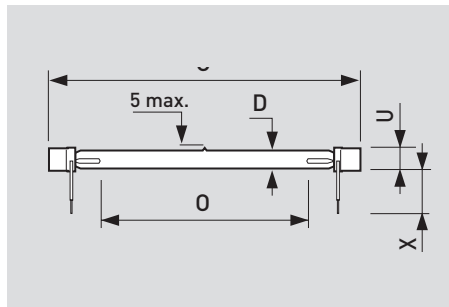

## XOP

The maximum permissible temperature is 350°C for the pinch and 650°C for the bulb.

Dimensions in mm

Lamp type	W	Ignition supply V	Lamp current (A)	Luminous Efficacy	Dimmable	Cap-base	Cap-base information	Life to 50% failures	Operating position	Pces per pack	Article no.
XOP 7 -OF 1CT/4	650	207	12.3	20-25 lm/W	No	Ceramic 15.8x14.7mm	Cable 115mm	250 hr	any	4	9283 768 05102
XOP 15-OF 1CT/6	1000	207	10.7	20-25 lm/W	No	Ceramic 15.8x14.7mm	Cable 115 mm	250 hr	any	6	9283 769 05102
XOP 25-OF 1CT/6	1100	207	10.5	20-25 lm/W	No	Ceramic 15.8x14.7 mm	Cable 115mm	250 hr	any	6	9283 775 05102

Product	C (max)	D (max)	O	U	X
XOP 7 -OF	241	12	158 ± 3	14.7 ± 0,35	115 ± 5
XOP 15-OF	395	12	312 ± 3	14.7 ± 0,35	115 ± 5
XOP 25-OF	540	12	457 ± 3	14.7 ± 0,35	115 ± 5