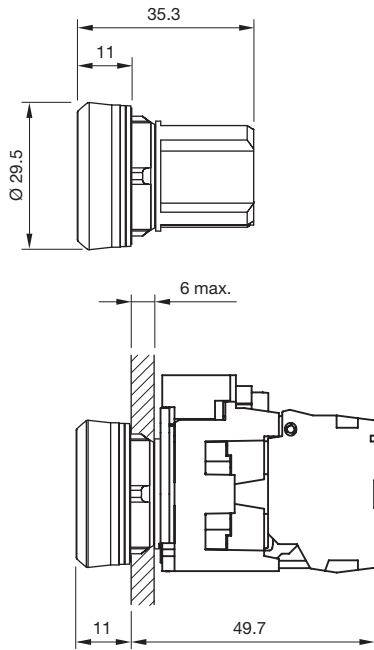

# Data sheet Actuator.

*Part No.: 45-2234.11H0.000*

## Technical data

Design	raised
Front dimension	Ø 29,5 mm
Illuminative colour	Green
Lens illumination	illuminative
Lens colour	Green
Lens shape	flush
Lens material	Plastic
Lens optics	transparent
Lens type	level with front bezel
Front bezel colour	Black
Front bezel material	Plastic
Housing colour	Black
Housing material	Plastic
Weight	0.02 kg
IP front protection	IP66, IP67, IP69K
Illumination colour	Green
Switching action	Maintained
Switching system	Slow-make switching element
Operating temperature	- 25 °C ... + 70 °C
Climate resistance	During operation according to IEC 60721: 3K6, 3C3, 3S2, 3M6
Mechanical lifetime	500 000 cycles of operation
Hints	
▪ Push to unlatch	
Product attributes	
▪ Push to unlatch	

## Dimensions