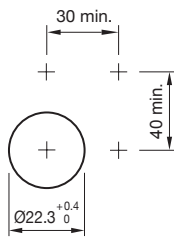

Mounting cut-outs