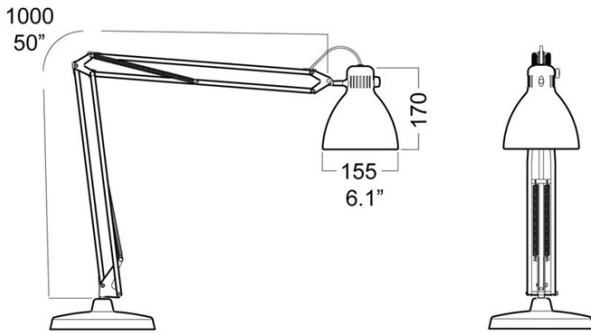

L-1

Design icon and productivity booster - Now with LED!

Measurement drawings

L-1