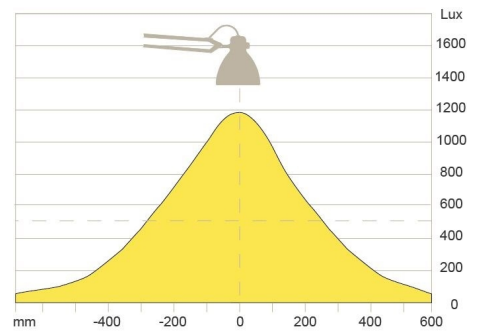

L-1

Design icon and productivity booster - Now with LED!

Light measurement drawings

Energy label

LUXO L1

This luminaire is compatible with bulbs of the energy classes:

A++
A+
A
B
C
D
E

The luminaire is sold with a bulb of the energy class: **A**

874/2012

LUXO L-1 LED

This luminaire contains built-in LED lamps.

A++
A+
A
B
C
D
E

The lamps cannot be changed in the luminaire.

874/2012