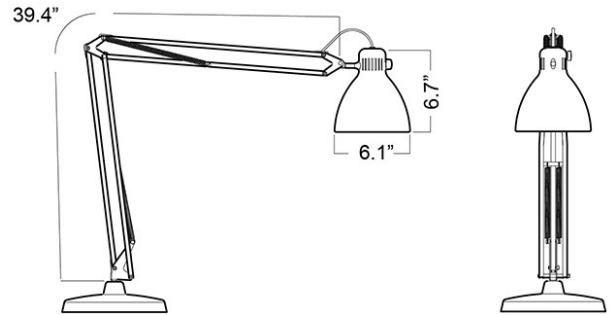

Standard with table clamp. Table base and integrated table mounts available on request. Colours: White, black or silver grey.

Wall version of L-1 LED!

The classic L-1 LED is now available as a wall version. A 20cm arm gives the classic task light a new, decorative use within the office segment.

Technical description

Body material & colour	Steel arm and aluminium shade. Colours: white, black or aluminium grey. L-1 LED Wall is only available in white or black	Mounting options	Standard with table clamp (A-clamp). Table base and integrated table mounts (TT table mount and TE bushing) are available on request. L-1 LED Wall is delivered with standard wall bracket (WBR).
Optics	Symmetric light output. Inner shade painted white for maximum efficiency. L-1 LED has a opalic diffuser for a softer light and to avoid glare.		
Power supply	Plug-in 20V power supply for LED version.	Arm technology and movement	Parallel, spring-balanced, three-pivot arm. Arm length is 100 cm. Up-and-down and rotational head movement. NB! Allowing for upward head tilt creates more flexibility but may cause unwanted glare. L-1 LED Wall has a 20cm short arm.
Light source	Supplied with 1 x TC-HSE 11 W. L-1 is certified for maximum 11W CFL LED 700 lumen out Colour rendition index (CRI) is 90 Correlated colour temperature (CCT) is 3000 K	Timer	L-1 LED has a timer. The light will automatically shut off after 4 or 9h in order to save energy.

L-1

Design icon and productivity booster - Now with LED!

Measurement drawings

L-1

L-1 (USA)

L-1 Wall

L-1

Design icon and productivity booster - Now with LED!