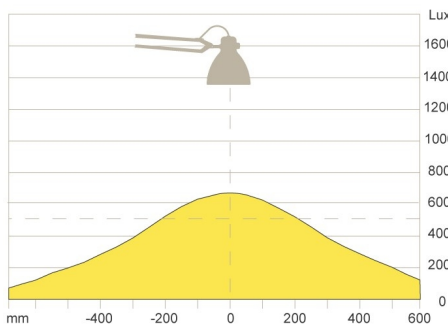

L-1

Design icon and productivity booster - Now with LED!

Light measurement drawings

Energy label

LUXO L1

This luminaire is compatible with bulbs of the energy classes:

A++
A+
A
B
C
D
E

The luminaire is sold with a bulb of the energy class: **A**

874/2012

LUXO L-1 LED

This luminaire contains built-in LED lamps.

A++
A+
A
B
C
D
E

The lamps cannot be changed in the luminaire.

874/2012