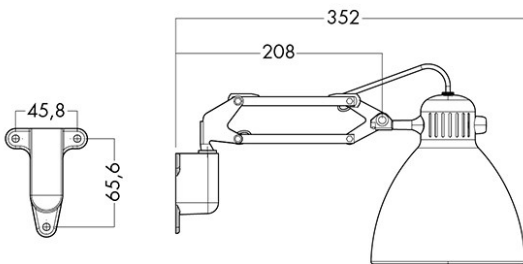

Technical description

Body material & colour	Steel arm and aluminium shade. Colours: white, black or aluminium grey. L-1 LED Wall is only available in white or black	Mounting options	Standard with table clamp (A-clamp). Table base and integrated table mounts (TT table mount and TE bushing) are available on request. L-1 LED Wall is delivered with standard wall bracket (WBR).
Optics	Symmetric light output. Inner shade painted white for maximum efficiency. L-1 LED has a opalic diffuser for a softer light and to avoid glare.		
Power supply	Plug-in 20V power supply for LED version.	Arm technology and movement	Parallel, spring-balanced, three-pivot arm. Arm length is 100 cm. Up-and-down and rotational head movement. NB! Allowing for upward head tilt creates more flexibility but may cause unwanted glare. L-1 LED Wall has a 20cm short arm.
Light source	Supplied with 1 x TC-HSE 11 W. L-1 is certified for maximum 11W CFL LED 700 lumen out Colour rendition index (CRI) is 90 Correlated colour temperature (CCT) is 3000 K	Timer	L-1 LED has a timer. The light will automatically shut off after 4 or 9h in order to save energy.

L-1

Design icon and productivity booster - Now with LED!

Measurement drawings

L-1

L-1 (USA)

L-1 Wall

L-1

Design icon and productivity booster - Now with LED!