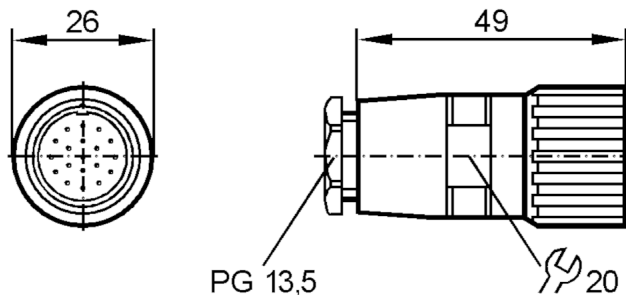

E10887

Wirable socket

SDOGK190MSSFKPG

Electrical data

Operating voltage	[V]	10...30 DC
Max. current load total	[A]	7.5

Operating conditions

Ambient temperature	[°C]	-25...90
Protection		IP 65

Mechanical data

Weight	[g]	82.4
Dimensions	[mm]	26 x 26 x 49
Materials		brass nickel-plated
Material nut		brass, nickel-plated

Remarks

Pack quantity		1 pcs.
---------------	--	--------

Electrical connection

soldering: ...1 mm²; Cable sheath: Ø 10...14 mm

Electrical connection - socket

Connector: 1 x M23, straight; Moulded body: brass, nickel-plated; Locking: brass, nickel-plated

E10887

Wirable socket

SDOGK190MSSFKPG

Connection