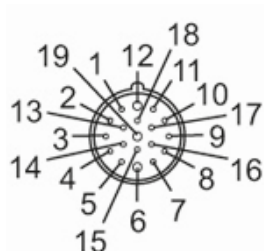

E10887

Wirable socket

SDOGK190MSSFKPG

Electrical data

Operating voltage	[V]	10...30 DC
Max. current load total	[A]	7.5

Operating conditions

Ambient temperature	[°C]	-25...90
Protection		IP 65

Mechanical data

Weight	[g]	82.4
Dimensions	[mm]	26 x 26 x 49
Materials		brass nickel-plated
Material nut		brass, nickel-plated

Remarks

Pack quantity		1 pcs.
---------------	--	--------

Electrical connection

soldering: ...1 mm²; Cable sheath: Ø 10...14 mm

Electrical connection - socket

Connector: 1 x M23, straight; Moulded body: brass, nickel-plated; Locking: brass, nickel-plated

E10887

Wirable socket

SDOGK190MSSFKPG

Connection