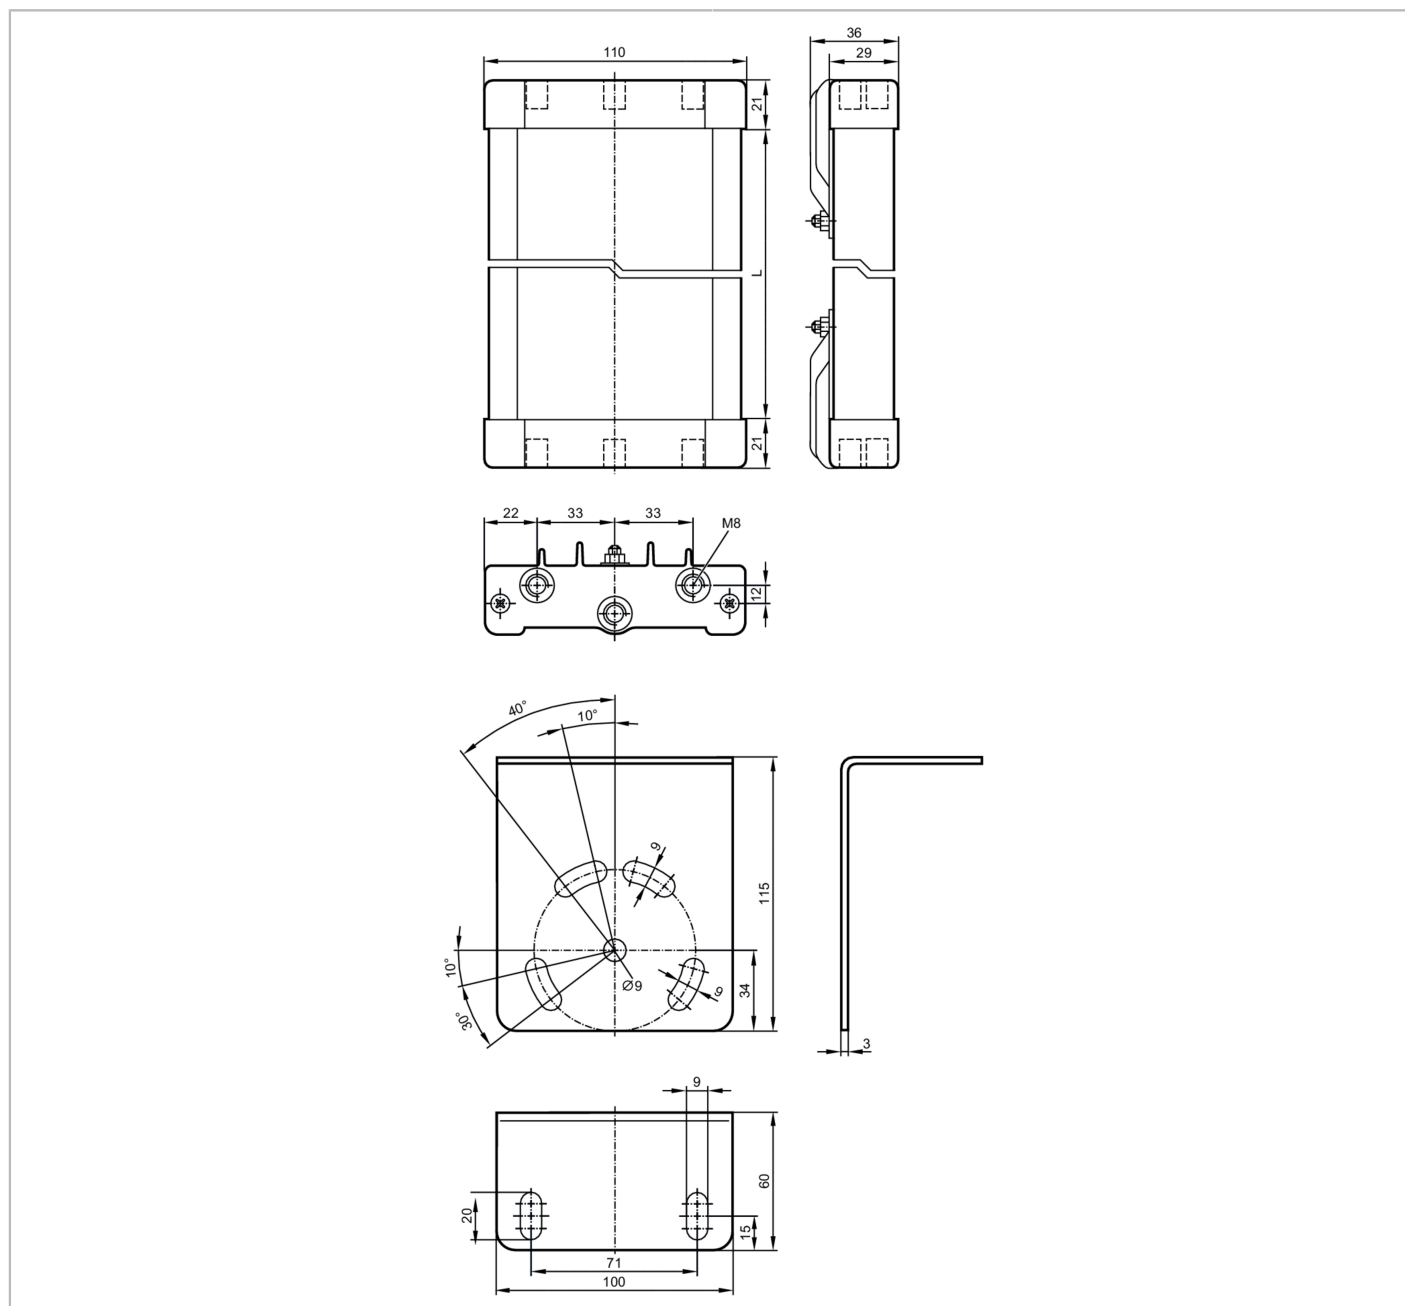

EY1010

Corner mirror for safety light grids

DEFLECTION MIRROR 1600 LENGTH

Operating conditions	
Ambient temperature	[°C] -10...55
Mechanical data	
Weight	[g] 10130
Materials	aluminium epoxy-powder coated; plastics; Accessories: steel galvanised
Length	[mm] 1600
Accessories	
Accessories (supplied)	screws: 4 x M8 hexagon nuts: 4 x M8 washers: 4

EY1010

Corner mirror for safety light grids

DEFLECTION MIRROR 1600 LENGTH

Remarks

Pack quantity

1 pcs.