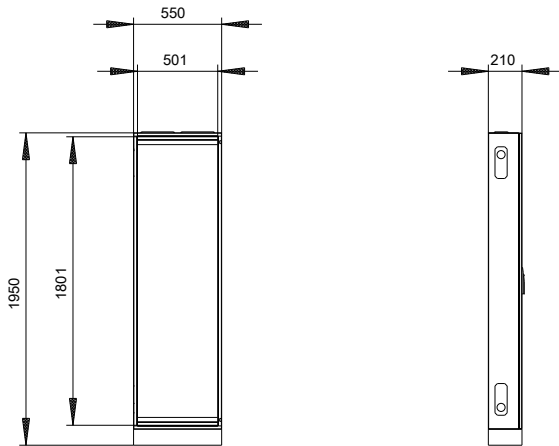

Industry Mall (Online ordering system)

<https://eb.automation.siemens.com/mall/en/WW/Catalog/Product/8GK13128KK22>

Service&Support (Manuals, Certificates, Characteristics, FAQs,...)

<http://support.automation.siemens.com/WW/view/en/8GK13128KK22/all>

Image database (product images, 2D dimension drawings, 3D models, device circuit diagrams, ...)

<http://www.automation.siemens.com/bilddb/cax_en.aspx?mfb=8GK13128KK22>

CAX-Online-Generator

<http://www.siemens.com/cax>

Tender specifications

<http://ausschreibungstexte.siemens.com/tiplv>

last modified:

11.03.2015