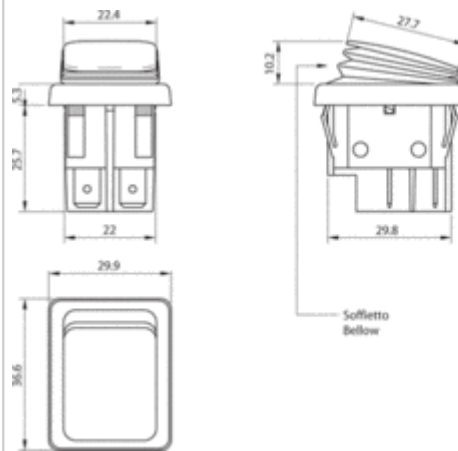

Products

B4MASK series | Illuminated double-pole switch 24V quick connection 6.3 black body black bellow glossy rocker

sample image

PRODUCT CODE: B4MASK48X1V11002

Wiring diagrams

Terminal type

accessories

Body colour

Actuator colour

Marking

Marking colour

Rating

**24V up to 20A
T120/55 °C**

Approvals

Dimensions (mm)

Cut out (mm)

Z	Y	X
0.7 - 1.25	22.0 ^{+0.2} ₀	30.2 ±0.1
1.25 - 2.0	22.0 ^{+0.2} ₀	30.6 ±0.1
2.0 - 3.0	22.0 ^{+0.2} ₀	30.8 ±0.1