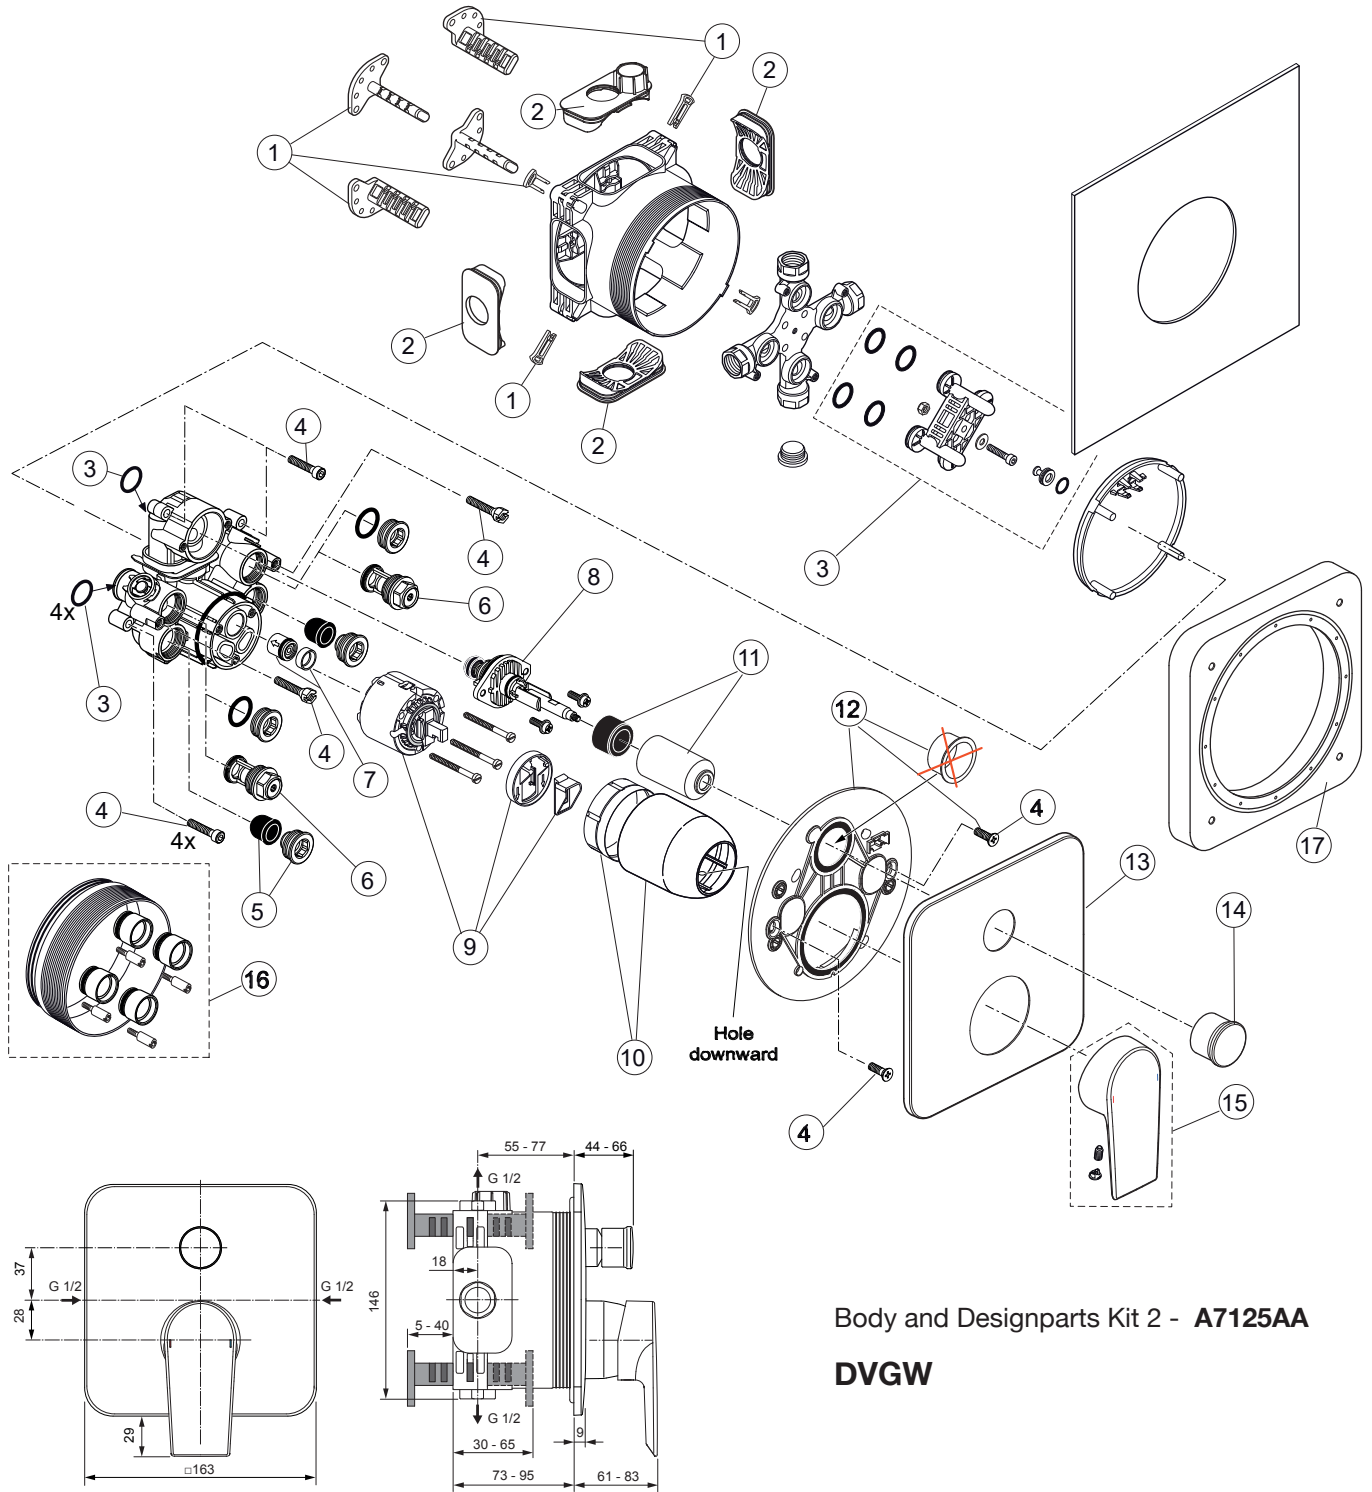

Produced since: Oct. 2020

Pre-installation Kit 1 - Easy Box **A1000NU**

Body and Designparts Kit 2 - **A7125AA**

DVGW

Pos.	Description	Part-Number	Qty.	Pos.	Description	Part-Number	Qty.
1	Install. depth adjust.	A 963 131 NU	1 Set	13	Escutcheon B/S plane	A 860 900 AA	1 pcs
2	Side sealing	A 963 132 NU	1 Set	14	Pull knob	A 860 901 AA	1 pcs
3	Flushing device cpl.	A 963 146 NU	1 Set	15	Lever cpl. with Logo ISI	A 861 020 AA	1 Set
4	Screw set complete	A 960 890 NU*	1 Set	16	Extension kit 20mm	A 960 704 NU	1 Set
5	Low noise insert	A 960 891 NU	1 pcs		Extension kit 40mm	A 962 476 NU	1 Set
6	Stop valve	A 960 706 NU	2 pcs	17	Distanzframe 20mm	A 6678 AA	1 Set
7	Non-return valve + ring	A 962 866 NU	1 Set				
8	Diverter complete	A 963 443 NU	1 pcs				
9	Cartridge with ECO-kit	A 960 500 NU	1 Set				
10	Cover + clamping + O-ring	A 960 893 AA	1 Set				
11	Cover / Cap for diverter	A 860 902 AA	1 pcs				
12	Escutcheon holder cpl.	A 860 897 NU	1 Set				

*Universal set (not all parts needed)