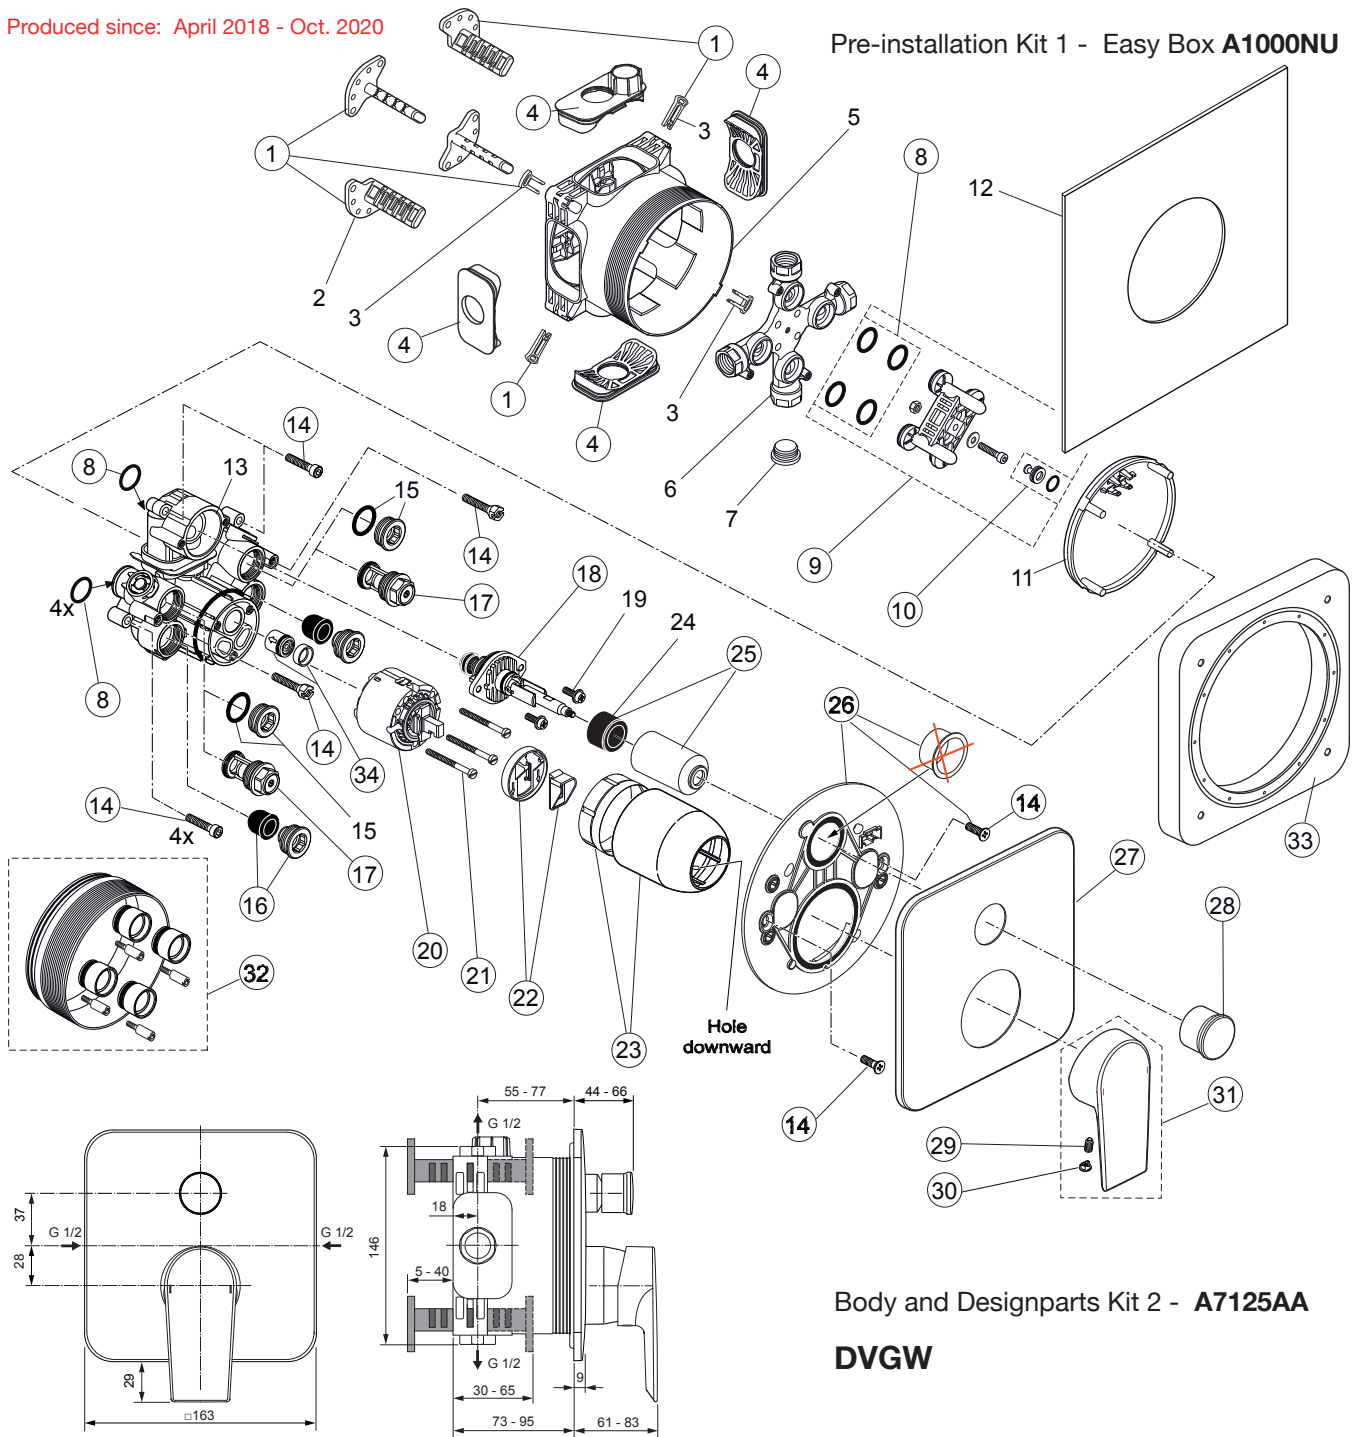

*Universal set (not all parts needed)

Produced since: April 2018 - Oct. 2020

Pre-installation Kit 1 - Easy Box A1000NU

Body and Designparts Kit 2 - A7125AA

DVGW

Pos.	Description	Part-Number	Qty.	Pos.	Description	Part-Number	Qty.
1	Install. depth adjust. + pos.3	A 963 131 NU	1 Set	19	Screw M4x12		
2	Depth adjustment device			20	Cartridge with pos.22	A 960 500 NU	1 Set
3	Adjustment lock (contained in pos. 1)			21	Cylindrical screw M4x41,7	A 963 335 NU	3 pcs
4	Side sealing	A 963 132 NU	1 Set	22	ECO-kit	A 860 700 NU	1 Set
5	Built-in box			23	Cover + clamping + O-ring	A 960 893 AA	1 Set
6	Multi-way body			24	Adapter rubber		
7	Plug G1/2			25	Cover / Cap for diverter	A 860 902 AA	1 pcs
8	O-ring Ø 17 x 2,5	A 963 143 NU	1 Set	26	Escutcheon holder cpl.	A 860 897 NU	1 Set
9	Flushing device cpl.	A 963 146 NU	1 Set	27	Escutcheon B/S plane	A 860 900 AA	1 pcs
10	Plug with o-ring Ø 12x1,5	A 963 147 NU	1 pcs	28	Pull knob	A 860 901 AA	1 pcs
11	Cover for built-in box			29	Thread pin M5x10 DIN915	A 963 309 NU	1 pcs
12	Sealing fleece			30	Cap for handle	B 960 473 AA	1 pcs
13	Body Single lever			31	Lever cpl. with Logo ISI	A 861 020 AA	1 Set
14	Screw set complete	A 960 890 NU*	1 Set	32	Extension kit 20mm	A 960 704 NU	1 Set
15	Plug with o-ring				Extension kit 40mm	A 962 476 NU	1 Set
16	Low noise insert	A 960 891 NU	1 pcs	33	Distanzframe 20mm	A 6678 AA	1 Set
17	Stop valve	A 960 706 NU	2 pcs	34	Non-return valve + ring	A 962 866 NU	1 Set
18	Diverter complete	A 963 443 NU	1 pcs				