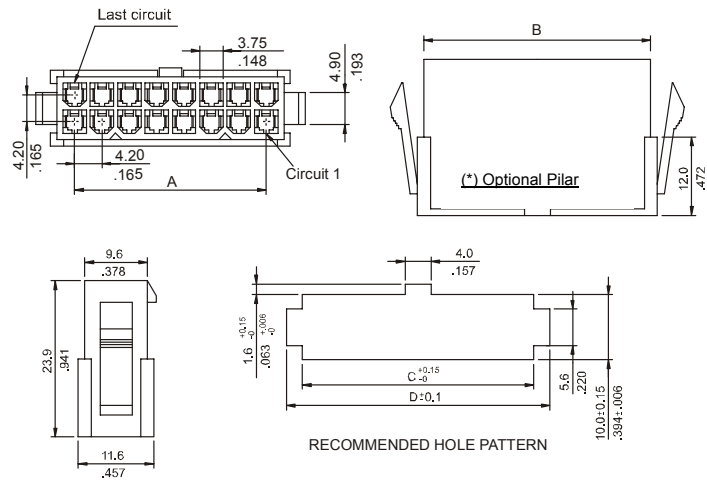

### Features

- Available in 2 through 24 circuits
- Positive housing lock for secure mating retention
- Material: Nylon UL 94 V-2, or Nylon UL 94V-0 available
- For free hanging or panel mounted. Colour: Natural
- 4.20mm centre spacing wire to wire connector
- Mates with 6741, 6742, 6743, 6744, 6746 and 6747 series crimp terminals
- Low engagement force terminals in natural colour
- For GWT option (Glow Wire Test Approval), please add **E** at the end of Part Number (Example: 6740-XXXXE)

### Dimensional Information

### Ordering and Dimensional Information

RECEPTACLE CONNECTOR

PLUG CONNECTOR

### RECEPTACLE

Circuit Size	Current Rating Amps	Part Number		Dimensions			
		UL 94V-0	UL 94V-2	A	B	C	D
2	9	6740 - 1020	6740 - 1021	-	5.50 (0.217)	-	-
4	8	6740 - 1040	6740 - 1041	4.20 (0.156)	9.70 (0.382)	-	-
6	8	6740 - 1060	6740 - 1061	8.40 (0.331)	13.90 (0.547)	-	-
8	7	6740 - 1080	6740 - 1081	12.60 (0.496)	18.10 (0.713)	-	-
10	7	6740 - 1100	6740 - 1101	16.80 (0.661)	22.30 (0.878)	-	-
12	6	6740 - 1120	6740 - 1121	21.00 (0.827)	26.50 (1.043)	-	-
14	6	6740 - 1140	6740 - 1141	25.20 (0.992)	30.70 (1.209)	-	-
16	6	6740 - 1160	6740 - 1161	29.40 (1.157)	34.90 (1.374)	-	-
18	6	6740 - 1180	6740 - 1181	33.60 (1.322)	39.10 (1.539)	-	-
20	6	6740 - 1200	6740 - 1201	37.80 (1.487)	43.30 (1.705)	-	-
22	6	6740 - 1220	6740 - 1221	42.00 (1.652)	47.50 (1.870)	-	-
24	6	6740 - 1240	6740 - 1241	46.20 (1.817)	51.70 (2.035)	-	-