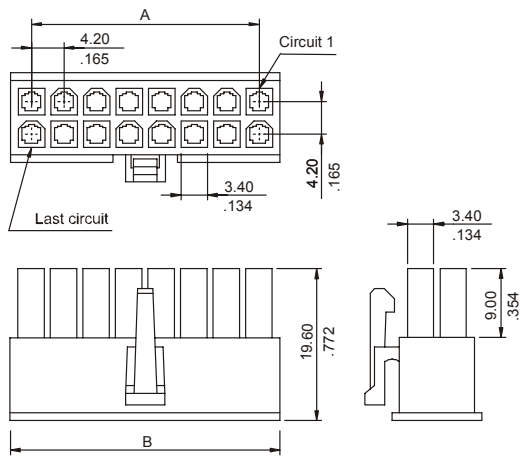

### Features

- Available in 2 through 24 circuits
- Positive housing lock for secure mating retention
- Material: Nylon UL 94 V-2, or Nylon UL 94V-0 available
- For free hanging or panel mounted. Colour: Natural
- 4.20mm centre spacing wire to wire connector
- Mates with 6741, 6742, 6743, 6744, 6746 and 6747 series crimp terminals
- Low engagement force terminals in natural colour
- For GWT option (Glow Wire Test Approval), please add **E** at the end of Part Number (Example: 6740-XXXXE)

### Dimensional Information

### Ordering and Dimensional Information

RECEPTACLE CONNECTOR

PLUG CONNECTOR

### RECEPTACLE

Circuit Size	Current Rating Amps	Part Number		Dimensions			
		UL 94V-0	UL 94V-2	A	B	C	D
2	9	6740 - 1020	6740 - 1021	-	5.50 (0.217)	-	-
4	8	6740 - 1040	6740 - 1041	4.20 (0.156)	9.70 (0.382)	-	-
6	8	6740 - 1060	6740 - 1061	8.40 (0.331)	13.90 (0.547)	-	-
8	7	6740 - 1080	6740 - 1081	12.60 (0.496)	18.10 (0.713)	-	-
10	7	6740 - 1100	6740 - 1101	16.80 (0.661)	22.30 (0.878)	-	-
12	6	6740 - 1120	6740 - 1121	21.00 (0.827)	26.50 (1.043)	-	-
14	6	6740 - 1140	6740 - 1141	25.20 (0.992)	30.70 (1.209)	-	-
16	6	6740 - 1160	6740 - 1161	29.40 (1.157)	34.90 (1.374)	-	-
18	6	6740 - 1180	6740 - 1181	33.60 (1.322)	39.10 (1.539)	-	-
20	6	6740 - 1200	6740 - 1201	37.80 (1.487)	43.30 (1.705)	-	-
22	6	6740 - 1220	6740 - 1221	42.00 (1.652)	47.50 (1.870)	-	-
24	6	6740 - 1240	6740 - 1241	46.20 (1.817)	51.70 (2.035)	-	-