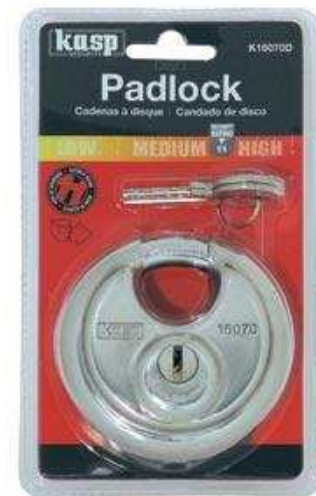

PRODUCT SPECIFICATION

Brand	Kasp
Product Range	Disk padlocks
Catalogue number	160
Date	04/02/2010

Range Description

Disc Padlocks

Features

- Hardened steel shackle – extra protection against hacksaw and cropping attacks
- Double bolted locking mechanism – extra strength to resist torsion and pull attacks
- Stainless steel body – maximum resistance to corrosion
- 5 Pin cylinder with anti pick mushroom pins (4 pin on 60mm) – extra protection against picking
- Paracentric keyway extra protection against manipulation
- Drill resistant keyway (70mm only) – protects the cylinder from drill attack
- Weather rating: 2

These padlocks are supplied display packed in sealed blisters and individually boxed

2 keys are supplied with each lock

Item Number	Item Description	EAN No	Commodity code	Carton Qty
K16060	Disc padlock 60mm – boxed	5013969901023	83011000	6
K16060D	Disc padlock 60mm – display packed	5013969901030	83011000	6
K16070	Disc padlock 70mm – boxed	5013969901047	83011000	6
K16070D	Disc padlock 70mm – display packed	5013969901085	83011000	6
K16070A1	Disc padlock 70mm KA60701 – boxed	5013969901054	83011000	6
K16070A2	Disc padlock 70mm KA60702 – boxed	5013969901061	83011000	6
K16070A3	Disc padlock 70mm KA60703 – boxed	5013969901078	83011000	6