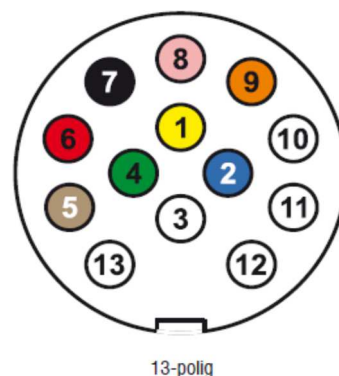

## CARAVAN plug 13-pole Art #60464

- Connects trailer road lights to towing vehicle
- For cables of diameters from 8.5 – 10 mm
- Designed in accordance with DIN ISO 1724

13-polig

Fig. similar

### Technical data:

Measurements L/B/H: 100/50/60mm  
weight: ca. 0,17 kg  
barcode: 4011160604645