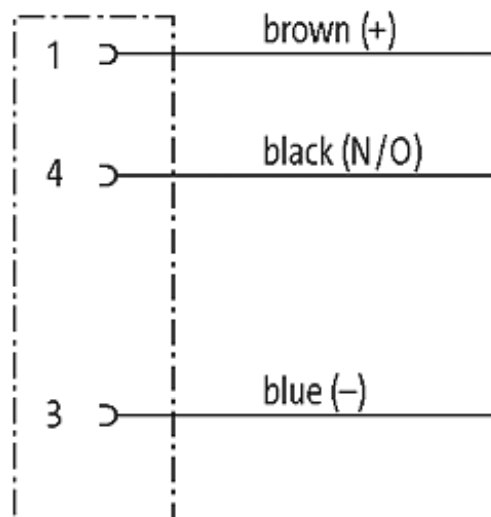

M8 FEMALE FLANGE PLUG A CODED FRONT MOUNT

PP-wires 3x0.25 1m

Front mounting
Flange M8 female
with multi-strand wire
3-pole

[Link to Product](#)**Illustration**

Female

Product may differ from Image

Form

08571

Technical Data

Operating voltage	max. 60 V AC/DC
Operating current per contact	max. 4 A
Locking of ports	Screw thread M8 × 1 mm (recommended torque 0.4 Nm) self-securing
Protection	IP67 inserted and tightened (EN 60529)

General data

Temperature range -25...+85 °C

Commercial data

country of origin DE

customs tariff number 85444290

minimum order quantity 1