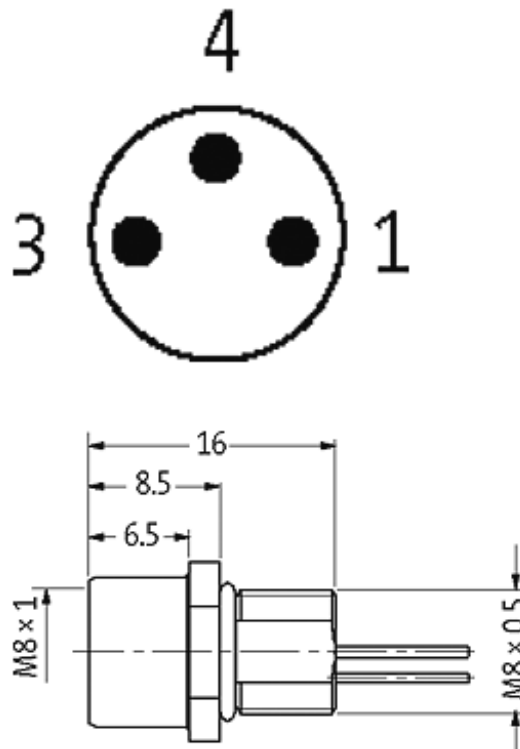

M8 FEMALE FLANGE PLUG A CODED FRONT MOUNT

PP-wires 3x0.25 1m

Front mounting
Flange M8 female
with multi-strand wire
3-pole

[Link to Product](#)**Illustration**

Female

Product may differ from Image

Form

08571

Technical Data

Operating voltage	max. 60 V AC/DC
Operating current per contact	max. 4 A
Locking of ports	Screw thread M8 × 1 mm (recommended torque 0.4 Nm) self-securing
Protection	IP67 inserted and tightened (EN 60529)

Cables

Cable number	970
No./diameter of wires	3 × 0.25 mm ²
Wire isolation	PP (br, bk, bl)
Shore hardness outer jacket	70 ± 5D
Outer diameter	approx. 1.25 mm
Bend radius (fixed)	5 × outer Ø
Bend radius (moving)	10 × outer Ø
Temperature range (fixed)	-40...+80 °C
Temperature range (mobile)	-25...+80 °C

General data

Temperature range -25...+85 °C

Commercial data

country of origin DE

customs tariff number 85444290

minimum order quantity 1