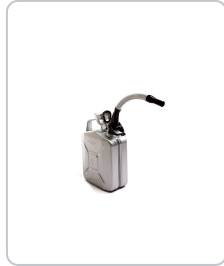

Metal diesel spout 380 mm, flexible for CLASSIC and EXPLO-SAFE, grey/black

Description:

Metal diesel spout for metal fuel cans CLASSIC and EXPLO-SAFE, 5 - 20 L

- designed for diesel vehicles with misfuelling protection
- grey/black, flexible
- With venting tube
- Nozzle external diameter = 25 mm
- Length 380 mm

Information:

Article

Articlenumber	434802
GTIN	4007228434798
Customs tariff	73269098
Packaging Unit (PU)	5

Colour	gray/black
Weight (kg)	0,26

Outer packaging

Content in pieces	5
-------------------	----------