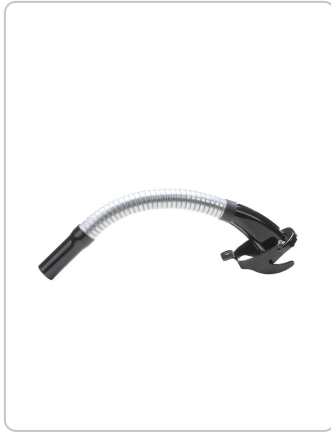

Metal diesel spout 380 mm, flexible for CLASSIC and EXPLO-SAFE, grey/black

Description:

Metal diesel spout for metal fuel cans CLASSIC and EXPLO-SAFE, 5 - 20 L

- designed for diesel vehicles with misfuelling protection
- grey/black, flexible
- With venting tube
- Nozzle external diameter = 25 mm
- Length 380 mm

Information:

Article

Articlenumber	434802
GTIN	4007228434798
Customs tariff	73269098
Packaging Unit (PU)	5

Colour	gray/black
Weight (kg)	0,26

Outer packaging

Content in pieces	5
-------------------	----------