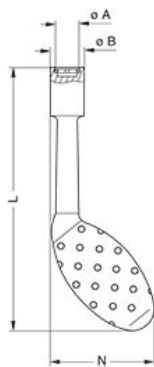

[Catalog](#)

TECHNICAL DETAILS

Mechanics

Shell Style/Model	DCH*: Spanners for notched nuts
Keying	No keying
Housing Material	
Weight	7.30 g

Performance

Configuration
Insulator
Rated Current

Others

LEMO products and services are provided "as is". LEMO makes no warranties or representations with regard to LEMO product & services or use of them, express, implied or statutory, including for accuracy, completeness, or security. The user is fully responsible for his products and applications using LEMO components.

DRAWINGS

No keying

Dimensions

	A	B	L	N
mm.	20.1	22.8	129	53.5
in.	0,79	0,90	5,08	2,11

RECOMMENDED BY LEMO

Tools

LEMO products and services are provided "as is". LEMO makes no warranties or representations with regard to LEMO product & services or use of them, express, implied or statutory, including for accuracy, completeness, or security. The user is fully responsible for his products and applications using LEMO components.