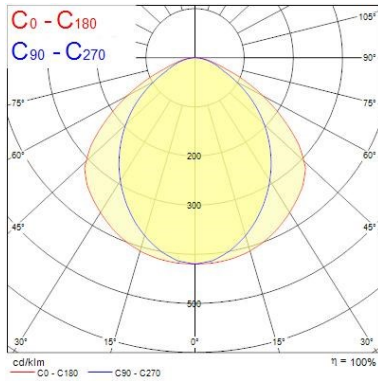

Optical data

Fixture luminous flux (lm)	5402
Luminaire efficacy (lm/W)	113
Colour temperature (K)	4000
Light colour	Neutral White
CRI (Ra)	80
Photobiological Risk Group	RG0

Electrical data

Light source included	0029289
Total power consumption (W)	48
Mains voltage (V)	220-240V
Lamp power factor	1
Electrical protection	Class I
Control gear required	No
Control gear type	Not required
No. Of switching cycles before premature failures	>200000
Dimmable	No
Dimming method	N/A
Glow Wire Test (°C)	850
Energy Efficiency Class (A->G) of contained light source	C
Nominal Frequency (Hz)	50/60Hz

Physical data

Housing colour	White
IP rating	IP20
IK rating	IK02
Nominal Product Length (mm)	1550
Nominal Product Width (mm)	202
Nominal Product Height (mm)	85
Weight (kg)	3.0

Packaging

Single packaging type	Carton
Product EAN number	5410288516875
Packaging single length / height (cm)	155.0
Packaging single width (cm)	9.0
Packaging single depth (cm)	21.0
DUN14 (outer)	05410288516875
Units per outer package	1
Packaging outer length / height (cm)	155.0
Packaging outer width (cm)	9.0

Sylmaster LED SYLMASTER T8 LED 1500 2L 5400lm 4K 0051687

Packaging outer depth (cm)

21.0

PHOTOMETRY

Distance [m]	Cone diameter [m]	E ₀ [lx]	E _{1/2} [lx]	E _{0.5} [lx]
0.5	0.97	9072	1660	802
	1.48	442	198	93
1.0	1.93	2289	422	201
	2.95	442	198	93
1.5	2.90	1008	198	93
	4.43	442	198	93
2.0	3.86	567	198	93
	5.91	442	198	93
2.5	4.83	393	98	42
	7.38	442	198	93
3.0	5.79	282	98	42
	8.86	442	198	93

Distance [m] Cone diameter [m] Illuminance [lx]

— C0 - C180 (Half beam angle: 111.8°)
— C90 - C270 (Half beam angle: 88.0°)

TECHNICAL DRAWINGS

Version	L	W	F	H
1x36W	1250	202	1000	85
1x58W	1550	202	1000	85
2x36W	1250	202	1000	85
2x58W	1550	202	1000	85