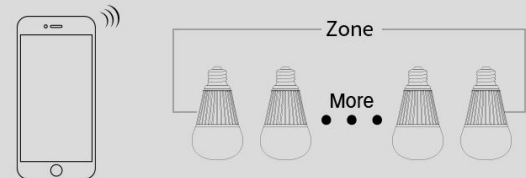

* Need WiFi iBox for smartphone APP control

Group Control

Group the lamps with remote or smartphone, each zone controlled independently

4G controlling at any place and any time

4G control the light by smartphone whenever and wherever you are;
Open the light on your way home,
close the light whenever you forget to turn off