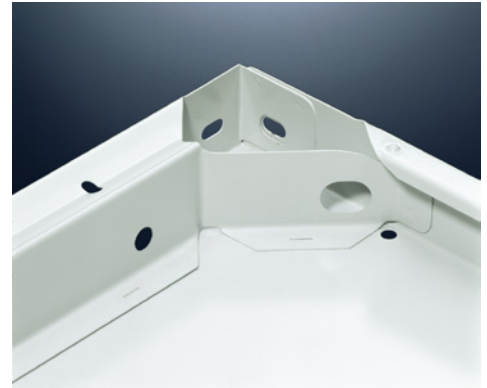

shelf for META CLIP plug-in racks

Carrying capacity 230 kg, length 1300 mm

Execution:

- With a 50 mm perforation grid to accommodate accessories
- Shelves/profiles made of high-quality steel
- Shelves with upturned edge of 40 mm
- Without shelf holders

Art. no.	50167 970
Brand	META
Manufacturer Part Number	200178380
Colour	Light grey RAL 7035
Made in	Germany
Gross Weight	5.734 kg
Product Group	508

EAN

4026212290943