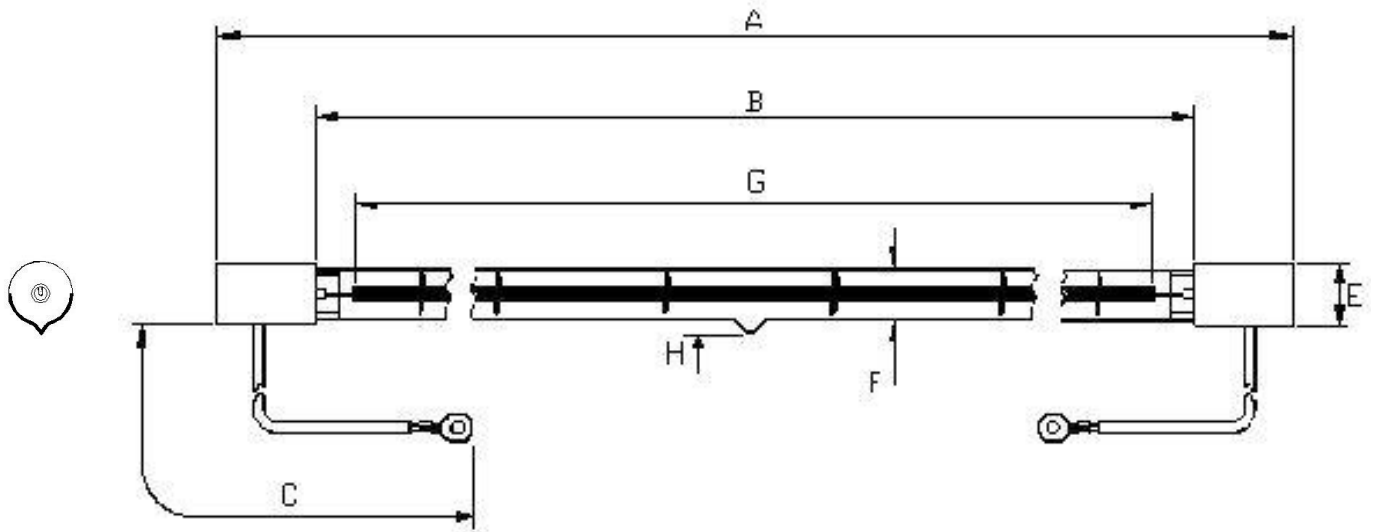

Victory Lighting Product Data Sheet

Product Code: 64406050
Issue No: 2
Issue Date: 13 March 2008

Dimensions

A	790±2	F	10.5
B	750±2	G	720 nom
C	90±5	H	5 Max

All dimensions in mm unless otherwise stated

Technical Data

Volts	400	Colour Temp	2300
Watts	6000	Life	5000
Finish	Clear/refl coat	Burning Position	Horizontal
Cap	Sk15		

Cemented ceramic cap
Lead: PTFE insulated with M4 ring terminals.
Lamp to be reflector coated