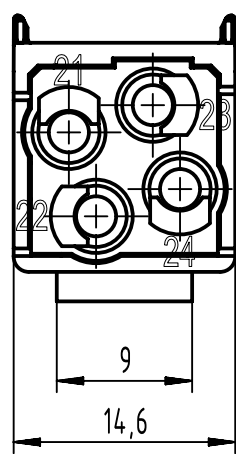

A

B

C

D

	All Dimensions in mm Original Size DIN A4		Scale 2:1	Free size tol.		Ref. Sub.	
		All rights reserved Department EL PD	Created by SPRENB	Inspected by RUETERA	Standardisation SAP_WFRT	Date 2022-06-14	State Final Release
Title Han Domino EE cube, crimp (M.2)					Doc-Key / ECM-Nr. 100955914 / UGD/001/C 500000219372		
HARTING D-32339 Espelkamp			Type TB	Number 09 14 904 2001		Rev. C	Page 1/1