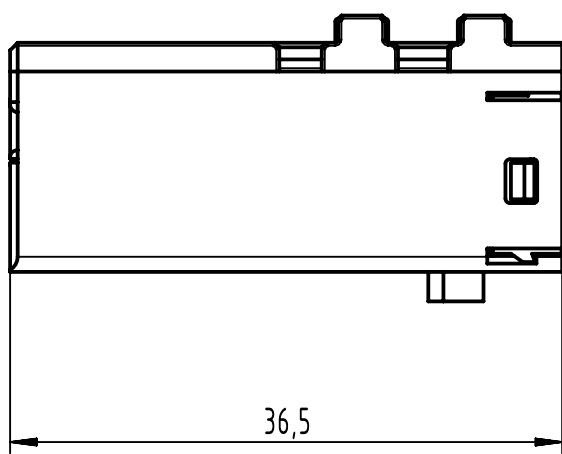

A

B

C

D

	All Dimensions in mm Original Size DIN A4		Scale 2:1	Free size tol.		Ref. Sub.	
		All rights reserved Department EL PD	Created by SPRENB	Inspected by RUETERA	Standardisation SAP_WFRT	Date 2022-06-14	State Final Release
Title Han Domino EE cube, crimp (M.2)					Doc-Key / ECM-Nr. 100955914 / UGD/001/C 500000219372		
HARTING D-32339 Espelkamp			Type TB	Number 09 14 904 2001		Rev. C	Page 1/1