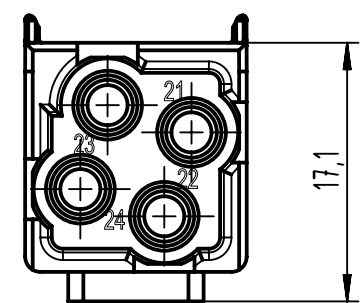

A

B

C

D

	All Dimensions in mm Original Size DIN A4		Scale 2:1	Free size tol.		Ref. Sub.	
		All rights reserved Department EL PD	Created by SPRENB	Inspected by RUETERA	Standardisation SAP_WFRT	Date 2022-06-14	State Final Release
Title Han Domino EE cube, crimp (M.2)					Doc-Key / ECM-Nr. 100955914 / UGD/001/C 500000219372		
HARTING D-32339 Espelkamp			Type TB	Number 09 14 904 2001		Rev. C	Page 1/1