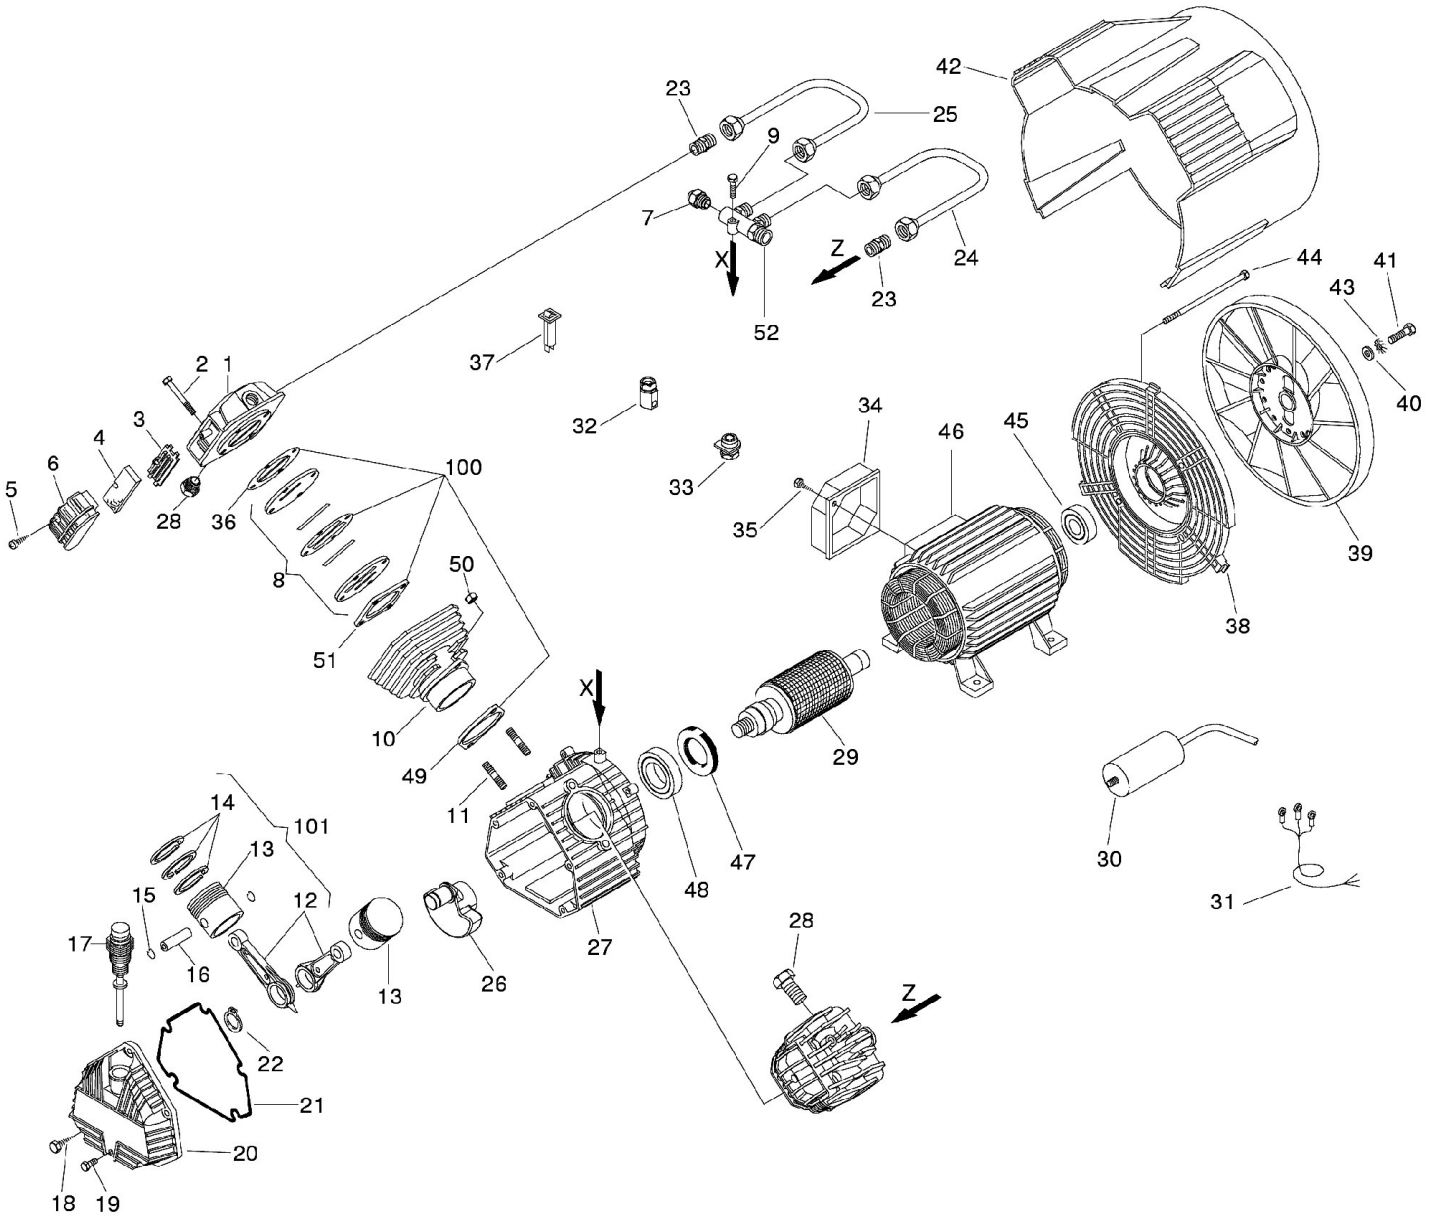

NOTE: It is our policy to continually improve products and as such we reserve the right to alter data, specifications and component parts without prior notice.

IMPORTANT: No liability is accepted for incorrect use of product.

WARRANTY: Guarantee is 12 months from purchase date, proof of which will be required for any claim.

Sealey Group, Kempson Way, Suffolk Business Park, Bury St Edmunds, Suffolk. IP32 7AR

01284 757500

01284 703534

sales@sealey.co.uk

www.sealey.co.uk