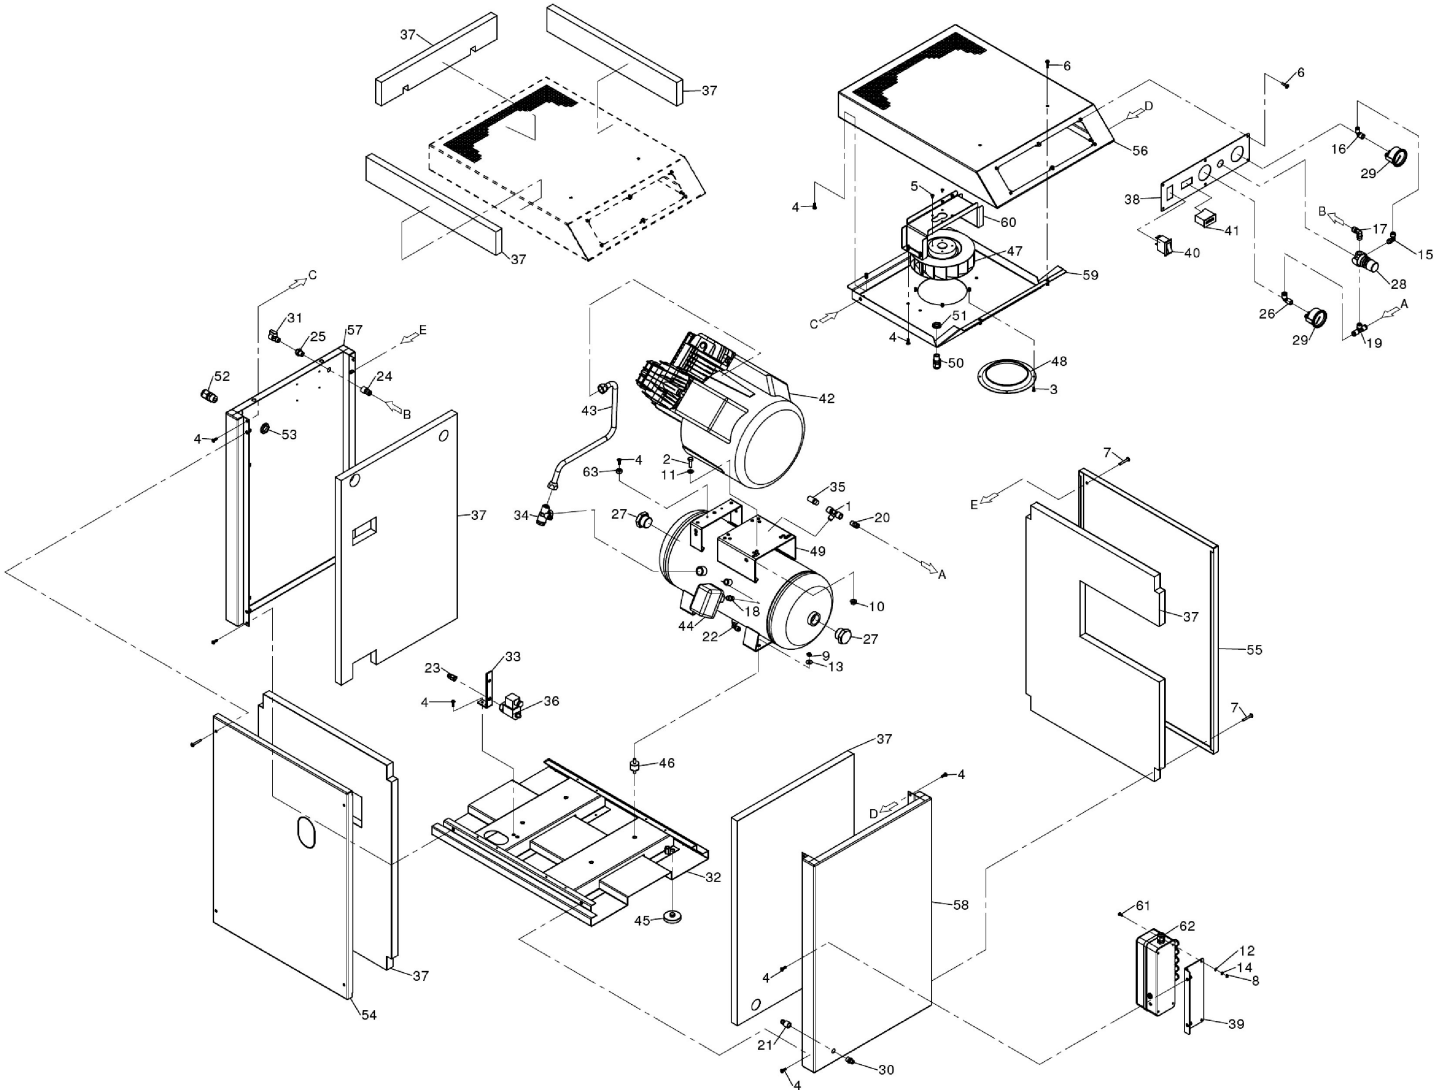

NOTE: It is our policy to continually improve products and as such we reserve the right to alter data, specifications and component parts without prior notice.

IMPORTANT: No liability is accepted for incorrect use of product.

WARRANTY: Guarantee is 12 months from purchase date, proof of which will be required for any claim.

Sealey Group, Kempson Way, Suffolk Business Park, Bury St Edmunds, Suffolk. IP32 7AR

01284 757500

01284 703534

sales@sealey.co.uk

www.sealey.co.uk