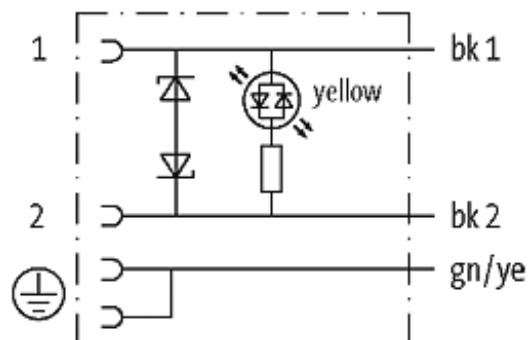

MSUD VALVE PLUG FORM A 18MM

PUR 3X0.75 black 3m

Form A (18 mm)

24 V AC/DC with LED and suppression

Further cable lengths on request. Plastic housings with good resistance against chemicals and oils. The resistance to aggressive media should be individually tested for your application. Further details on request.

[Link to Product](#)

Illustration

Product may differ from Image

Approvals

Form

18021

Technical Data

| | |
|-------------------------------|----------------------------------------|
| Operating voltage | 24 V AC/DC $\pm 25\%$ |
| Operating current per contact | max. 4 A |
| Switch off peak | max. 55 V |
| Switch off delay time | max. 20 ms |
| Locking of ports | M3 (recommended torque 0.4 Nm) |
| Protection | IP67 inserted and tightened (EN 60529) |
| Housing | Black plastic (gray on request) |