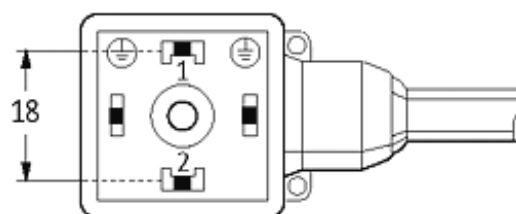

MSUD VALVE PLUG FORM A 18MM

PUR 3X0.75 black 3m

Form A (18 mm)

24 V AC/DC with LED and suppression

Further cable lengths on request. Plastic housings with good resistance against chemicals and oils. The resistance to aggressive media should be individually tested for your application. Further details on request.

[Link to Product](#)

Illustration

Product may differ from Image

Approvals

Form

18021

Technical Data

| | |
|-------------------------------|----------------------------------------|
| Operating voltage | 24 V AC/DC $\pm 25\%$ |
| Operating current per contact | max. 4 A |
| Switch off peak | max. 55 V |
| Switch off delay time | max. 20 ms |
| Locking of ports | M3 (recommended torque 0.4 Nm) |
| Protection | IP67 inserted and tightened (EN 60529) |
| Housing | Black plastic (gray on request) |