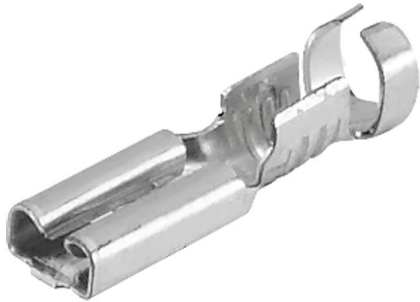

EAO – Your Expert Partner for Human Machine Interfaces

51-943.1 - Flat receptacle

51-943.1 - Flat receptacle

Attention: The preview is based on a sample product. This can differ from your current configuration.

Other Attributes

Weight 0,001 kg