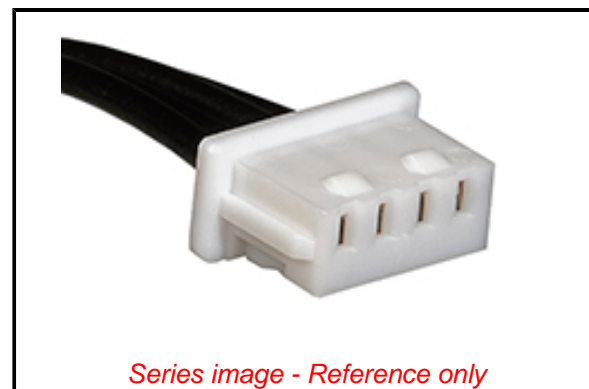

PLEASE CHECK WWW.MOLEX.COM FOR LATEST PART INFORMATION

Part Number: **0151340400**
Status: **Active**
Overview: PicoBlade Connector System
Description: PicoBlade Female-to-PicoBlade Female Off-the-Shelf (OTS) Cable Assembly, Single Row, 50.00mm Length, 4 Circuits, Natural

Documents:

3D Model	Datasheet (PDF)
Drawing (PDF)	RoHS Certificate of Compliance (PDF)
3D Model (PDF)	

General

Product Family	Cable Assemblies
Series	<u>15134</u>
Application	Signal, Wire-to-Board, Wire-to-Wire
Assembly Configuration	Dual Ended Connectors
Connector to Connector	PicoBlade-to-PicoBlade
Overmolded	No
Overview	<u>PicoBlade Connector System</u>
Product Name	PicoBlade
Type	Discrete Wire Assembly
UPC	889056870832

Physical

Cable Length	50.00mm
Circuits (Loaded)	4
Color - Resin	Natural
Gender	Female-Female
Lock to Mating Part	Yes
Material - Metal	Phosphor Bronze
Material - Plating Mating	Tin
Material - Plating Termination	Tin
Material - Resin	Polyester
Net Weight	0.600/g
Number of Rows	1
Packaging Type	Bag
Pitch - Mating Interface	1.25mm
Plating min - Mating	0.889µm
Plating min - Termination	0.914µm
Single Ended	No
Termination Interface: Style	Crimp or Compression
Wire Insulation Diameter	0.90mm
Wire Size AWG	28
Wire/Cable Type	UL 1061

Electrical

Current - Maximum per Contact	1.0A
Voltage - Maximum	125V

Material Info

Reference - Drawing Numbers

Sales Drawing	2012341356-000

Series image - Reference only

EU ELV

Not Relevant

EU RoHS

Compliant

REACH SVHC

Not Contained Per -
D(2021)10043-DC (17
Jan 2022)

Halogen-Free

Status

Not Low-Halogen

For more information, please visit [Contact US](#)

China ROHS

ELV

RoHS Phthalates

China RoHS

Green Image

Not Relevant

Not Contained

Search Parts in this Series

[15134 Series](#)

Mates With

PicoBlade Header [53261](#) , [53047](#) , [53398](#) ,
[53048](#) . PicoBlade Plug Housing [51047](#)