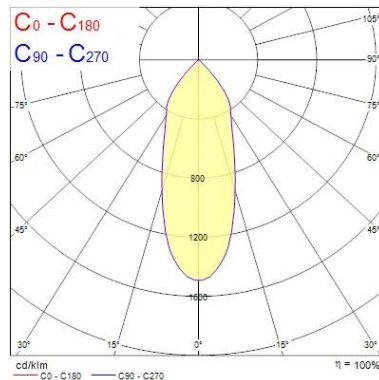

Ludospot 50 Modules

LUDOSPOT 50 920LM 930 WB DIM
0005305

Lifetime data

Lifespan L70 B50	100000

Physical data

IP rating	IP20
IK rating	IK03
Diffuser finish	Other
Diffuser material	None
Reflector finish	Silver
Nominal Product Height (mm)	73
Nominal Product Diameter (mm)	50
Weight (kg)	0.33

Packaging

Single packaging type	Carton
Product EAN number	5410288053059
Packaging single length / height (cm)	17.1
Packaging single width (cm)	10.8
Packaging single depth (cm)	6.0
DUN14 (outer)	15410288053056
Units per outer package	20
Packaging outer length / height (cm)	36.4
Packaging outer width (cm)	24.1
Packaging outer depth (cm)	33.1

Safety data

Optimal operating condition (°C)	-20-40

PHOTOMETRY

TECHNICAL DRAWINGS