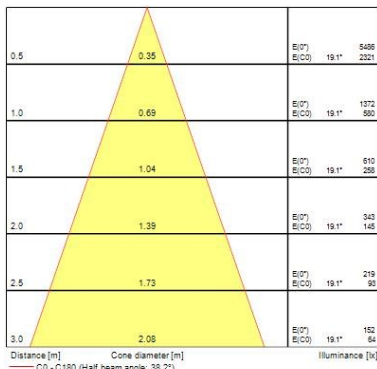

Ludospot 50 Modules

LUDOSPOT 50 920LM 930 WB DIM
0005305

Lifetime data

Lifespan L70 B50	100000

Physical data

IP rating	IP20
IK rating	IK03
Diffuser finish	Other
Diffuser material	None
Reflector finish	Silver
Nominal Product Height (mm)	73
Nominal Product Diameter (mm)	50
Weight (kg)	0.33

Packaging

Single packaging type	Carton
Product EAN number	5410288053059
Packaging single length / height (cm)	17.1
Packaging single width (cm)	10.8
Packaging single depth (cm)	6.0
DUN14 (outer)	15410288053056
Units per outer package	20
Packaging outer length / height (cm)	36.4
Packaging outer width (cm)	24.1
Packaging outer depth (cm)	33.1

Safety data

Optimal operating condition (°C)	-20-40

PHOTOMETRY

TECHNICAL DRAWINGS