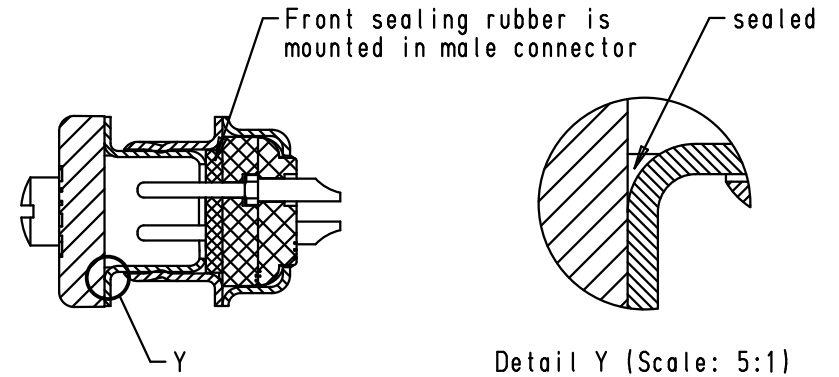

IP 67 shielding concept

Front sealing rubber 09 67 002 9002 must be purchased separately

				Dot.	Name	 <p>All Dim. in mm Orig. Size DIN A 4</p>	IP 67 female metal shielding cap, tin plated shell for 15 poles male D-Sub with screw locks	Maßstab/ Scale
			Detail.	12/04/07	PK			2:1
			Insp.					
			Stand.					
34906	18/04/08	PK	HARTING EURL F-95972 Paris				TB 09 67 002 9066	Blatt/ Page
33977	12/04/07	PK						1 / 1
Mod.	Dot.	Name						Sub.