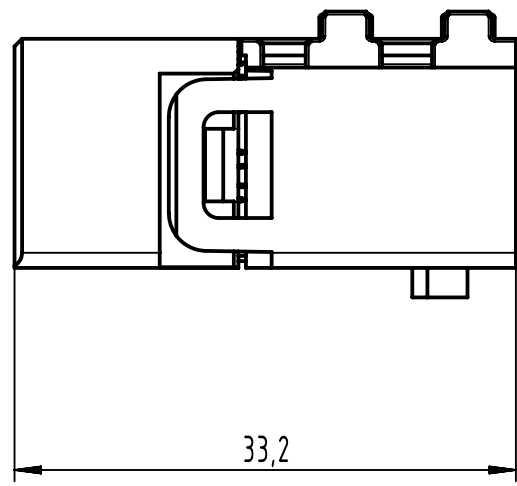

1 2 3 4 5 6

A

B

C

D

	All rights reserved Department EL PD	All Dimensions in mm Original Size DIN A4		Scale 2:1	Free size tol.	Ref. Sub.
		Created by HOLLERT	Inspected by RUETERA	Standardisation SAP_WFRT	Date 2022-05-31	State Final Release
HARTING D-32339 Espelkamp		Title Han Domino HD cube, crimp (M.2)			Doc-Key / ECM-Nr. 100955937/UGD/001/B 500000218503	
		Type TB	Number 09 14 916 2001		Rev. B	Page 1/1