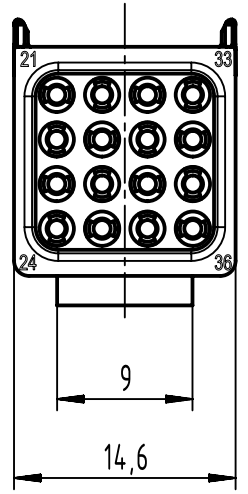

1 2 3 4 5 6

A

B

C

D

	All rights reserved Department EL PD	All Dimensions in mm Original Size DIN A4		Scale 2:1	Free size tol.	Ref. Sub.
		Created by HOLLERT	Inspected by RUETERA	Standardisation SAP_WFRT	Date 2022-05-31	State Final Release
HARTING D-32339 Espelkamp		Title Han Domino HD cube, crimp (M.2)			Doc-Key / ECM-Nr. 100955937/UGD/001/B 500000218503	
		Type TB	Number 09 14 916 2001		Rev. B	Page 1/1