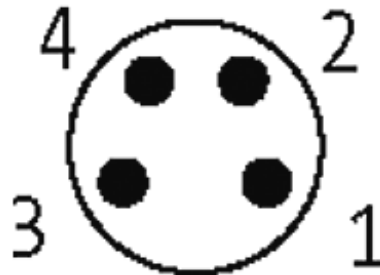

M8 FEMALE FLANGE PLUG A CODED FRONT MOUNT

PP-wires 4x0.25 0.5m

Front mounting
Flange M8 female
with multi-strand wire
4-pole

[Link to Product](#)**Illustration**

Female

Product may differ from Image

Form

08581

Technical Data

Operating voltage	max. 30 V AC/DC
Operating current per contact	max. 4 A
Locking of ports	Screw thread M8 × 1 mm (recommended torque 0.4 Nm) self-securing
Protection	IP67 inserted and tightened (EN 60529)