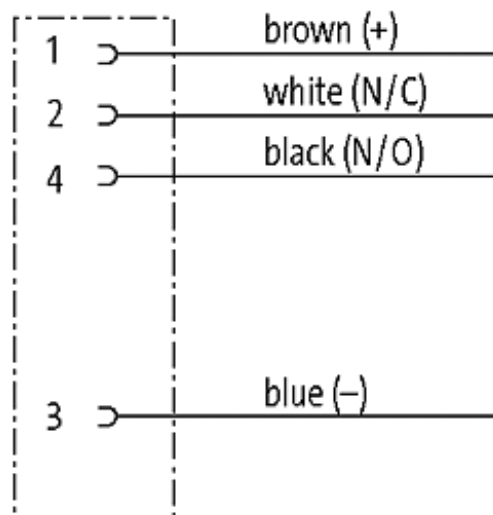

M8 FEMALE FLANGE PLUG A CODED FRONT MOUNT

PP-wires 4x0.25 0.5m

Front mounting
Flange M8 female
with multi-strand wire
4-pole

[Link to Product](#)**Illustration**

Female

Product may differ from Image

Form

08581

Technical Data

Operating voltage	max. 30 V AC/DC
Operating current per contact	max. 4 A
Locking of ports	Screw thread M8 × 1 mm (recommended torque 0.4 Nm) self-securing
Protection	IP67 inserted and tightened (EN 60529)

General data

Temperature range -25...+85 °C

Commercial data

country of origin DE

customs tariff number 85444290

minimum order quantity 1