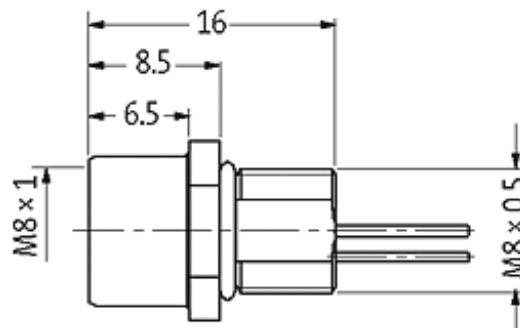

M8 FEMALE FLANGE PLUG A CODED FRONT MOUNT

PP-wires 4x0.25 0.5m

Front mounting
Flange M8 female
with multi-strand wire
4-pole

[Link to Product](#)**Illustration**

Female

Product may differ from Image

Form

08581

Technical Data

Operating voltage	max. 30 V AC/DC
Operating current per contact	max. 4 A
Locking of ports	Screw thread M8 × 1 mm (recommended torque 0.4 Nm) self-securing
Protection	IP67 inserted and tightened (EN 60529)

Cables

Cable number	969
No./diameter of wires	4 × 0.25 mm ²
Wire isolation	PP (br, wh, bl, bk)
Shore hardness outer jacket	70 ± 5D
Outer diameter	approx. 1.25 mm
Bend radius (fixed)	5 × outer Ø
Bend radius (moving)	10 × outer Ø
Temperature range (fixed)	-40...+80 °C
Temperature range (mobile)	-25...+80 °C

General data

Temperature range -25...+85 °C

Commercial data

country of origin DE

customs tariff number 85444290

minimum order quantity 1