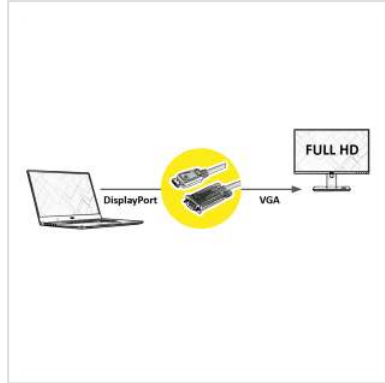

# ROLINE Cable DisplayPort - VGA, M / M, black, 2 m

**Product No.** 11.04.5972  
**Manufacturer** ROLINE  
**Manufacturer No.** 11.04.5972

## DisplayPort to VGA cable for connecting a graphics card with DP to a monitor with VGA connector - with a resolution of up to 1920x1080@60Hz!

- For connecting a graphic card with DisplayPort connector to a VGA monitor
  - Supports maximum resolutions of up to 1920x1080 @60Hz
  - The lock mechanisms of DP and VGA prevent the plugs from slipping out of the source/display and secure the connection
  - Connectors: DisplayPort Male and VGA Male
- Remark: The DisplayPort-VGA cable is only working in one direction: the DisplayPort plug has to be connected to the source device (e.g. graphic card)

### Technical specifications

Manufacturer	ROLINE
Product group	Video Cable
Product type	DisplayPort-VGA Adapter
Colour	black
Length	2 m
Max. resolution	1920 x 1080 / 1920 x 1200 @60Hz (2K, Full HD)
Side 1 connection (PC)	DisplayPort Male
Side 2 connection (Peripherals)	VGA Male
Side 1 Connector Type	DisplayPort

Side 1 Connector Gender	Male
----------------------------	------

Side 2 Connector Type	HD D-Sub 15-pin (HD-15), VGA
-----------------------	------------------------------

Side 2 Connector Gender	Male
----------------------------	------